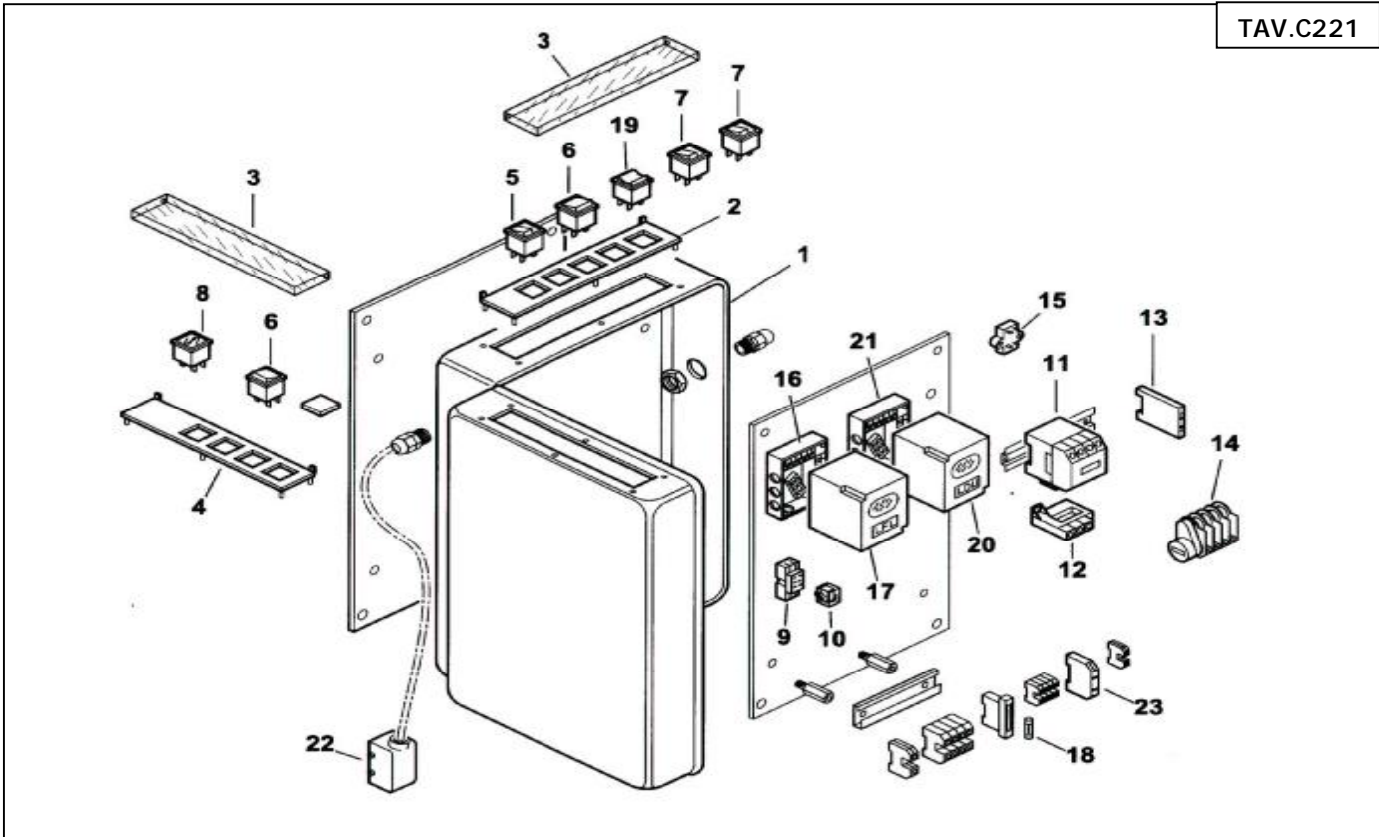

Control Panel – BDC 180 Modulating

TAV.C221

Key	Part No	Description	Key	Part No	Description
1	B07-0012020045	Box	13	B07-0005110078	Auxiliary contactor
2	B07-0006060008	Switch Panel	14	B07-23005	Motor
3	B07-61228	Cover	15	B07-0005020034	Filter
4	B07-0006060005	Switch Panel	16	B07-23525	Wiring Base
5	B07-0005120039	On/Off Switch	17	B07-0005030071	Control Box
6	B07-0005120041	Fuel Selector Switch	18	B07-7456	Fuse
7	B07-0005120040	Lock Out Light	19	B07-0005120038	Manual Switch
8	B07-0005120058	Fuel Indicator	20	B07-31367	Control Box
9	B07-0005110006	Relay Base	21	B07-23528	Wiring Base
10	B0-30677	Relay	22	B07-0005130044	10 Pole Connector
11	B07-0005110051	Contactor	23	B07-23062	Bridge
	B07-0005110079	Contactor			
12	B07-0005110067	Overload			
	B07-0005110070	Overload