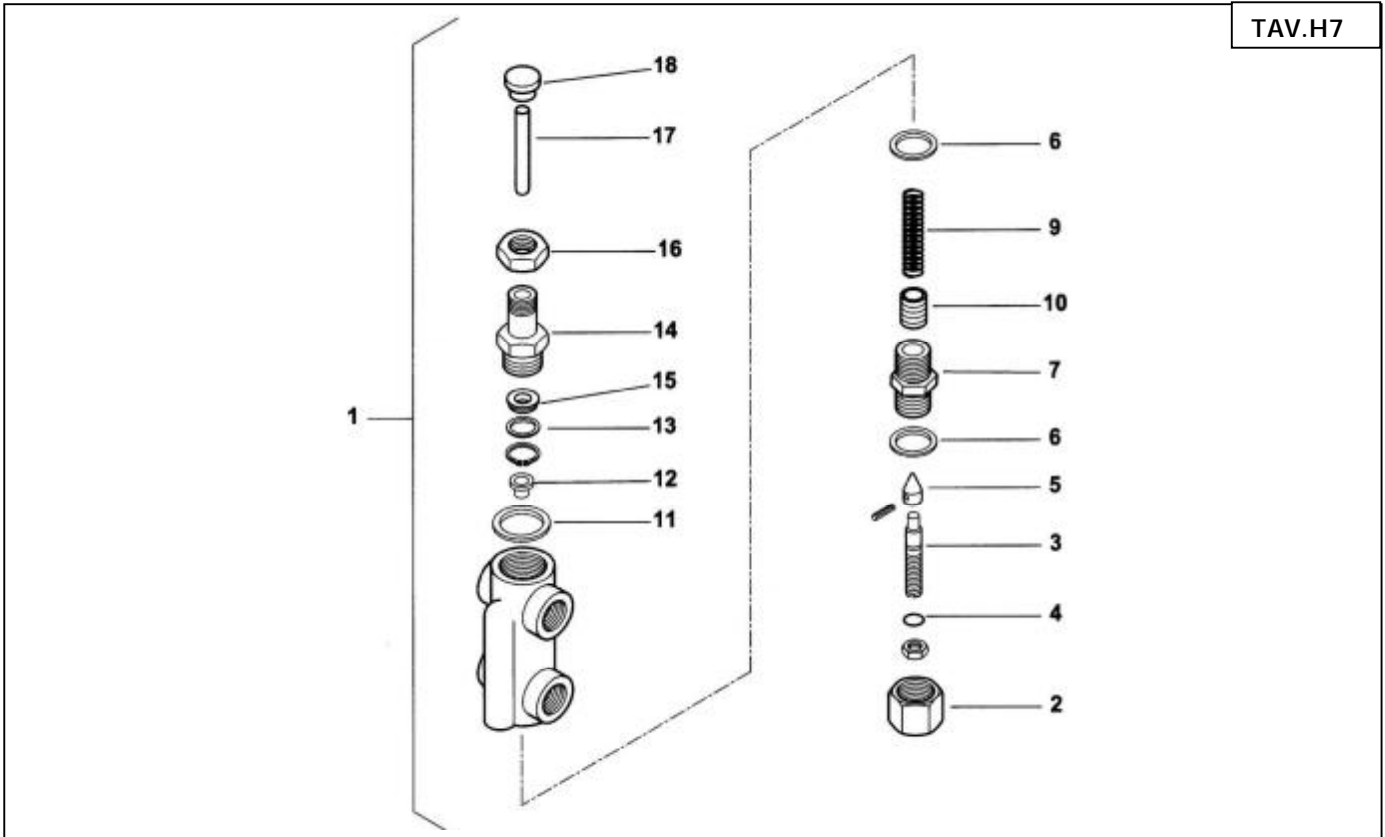

BDC 180 – Regulating Valve

TAV.H7

Key	Part No	Description	Key	Part No	Description
1	B07-0010160018	Valve Assembly	15	B07-23111	Seal
2	B07-16295	Cap	16	B07-32633	Nut
3	B07-16322	Screw	17	B07-0010160012	Pin
4	B07-0005180008	Seal	18	B07-32629	Cap
5	B07-27613	Pin			
6	B07-18257	Washer			
7	B07-16321	Nipple			
9	B07-16284	Spring			
10	B07-0010160015	Piston			
11	B07-3431	Washer			
12	B07-16323	Bush			
13	B07-32626	Washer			
14	B07-32631	Bush