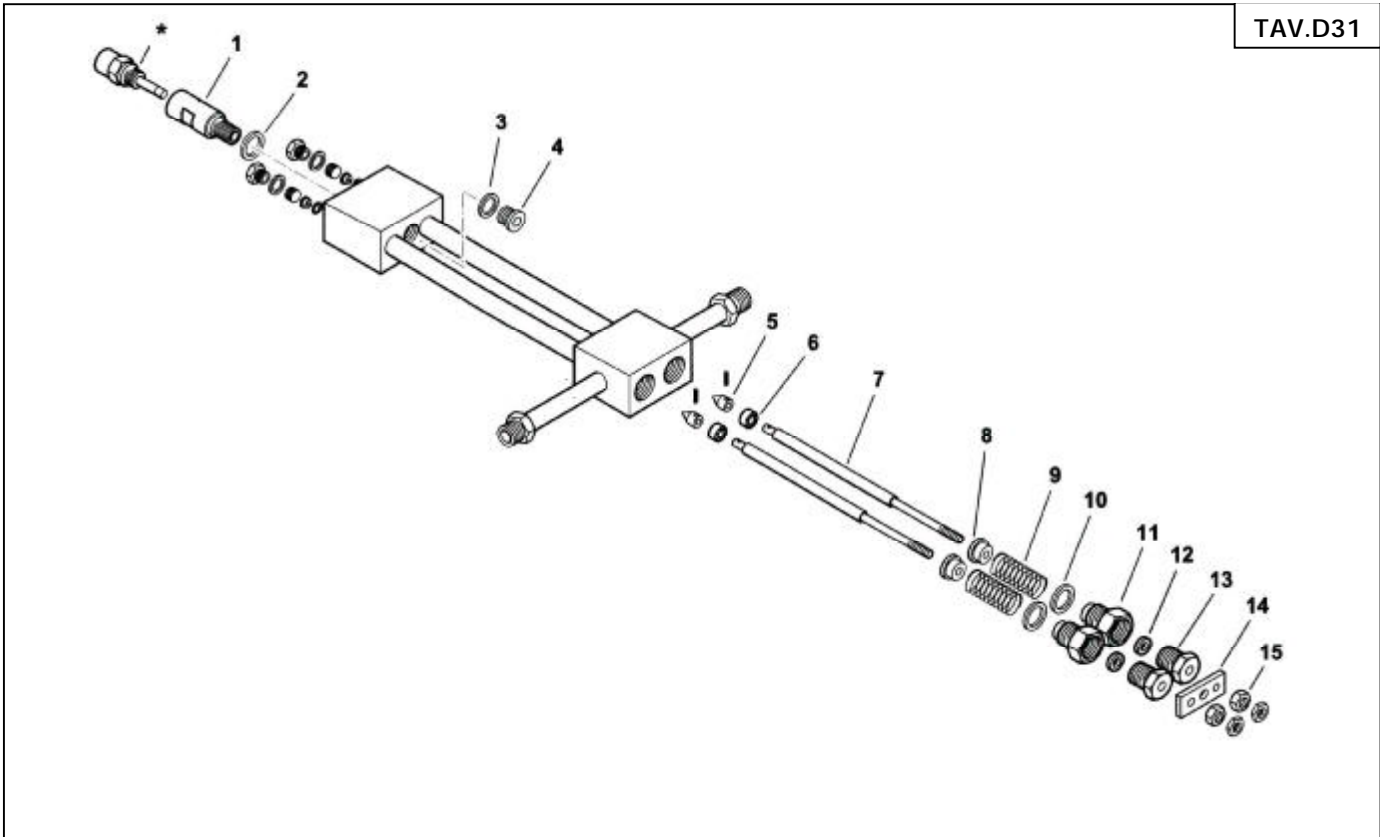

# BDC 180 – Modulating System

TAV.A22

Key	Part No	Description	Key	Part No	Description
1	B07-31071	Servo Motor	20	B07-18795	Right Lever
2	B07-16261	Shroud	21	B07-18802	Pin
3	B07-16260	Coupling Half	22	B07-18797	Cam Follower
4	B07-16259	Coupling Half	23	B07-16310	Cam Shaft
5	B07-16258	Support	24	B07-16287	Cam Wheel
6	B07-30257	Bearing	25	B07-18803	Pin
7	B07-16257	Coupling Pin	26	B07-18805	Washer
8	B07-16255	Bracket	27	B07-16304	Lever
9	B07-16254	Cover Back Plate	28	B07-16306	Bush
10	B07-16314	Cover	29	B07-0015010025	Lever
11	B07-16286	Cam Wheel	30	B07-16308	Pin
12	B07-16315	Cam Screw	31	B07-16305	Rod
13	B07-16282	Locking Disc	32	B07-16309	Support
14	B07-5488	Locking Screw	33	B07-16270	Support
15	B07-12317	Cover Screw	34	B07-16313	Spacer
16	B07-18796	Left Lever	35	B07-16220	Washer
18	B07-33979	Clamp			
19	B07-33822	Left Spring			

# BDC 180 – Nozzle Line Assembly

TAV.D31

Key	Part No	Description	Key	Part No	Description
1	B07-27611	Nozzle Holder	14	B07-27628	Plate
2	B07-23066	Washer	15	B07-27625	Nut
3	B07-23064	Washer	16	B07-27612	Bush
4	B07-23067	Bush	17	B07-27609	Threaded Collar
5	B07-27631	Pin	18	B07-23063	Washer
6	B07-27614	Piston			
7	B07-57068	Rod			
8	B07-27621	Bush			
9	B07-19420	Spring			
10	B07-23065	Washer			
11	B07-27626	Bush			
12	B07-23093	Seal			
13	B07-27623	Bush			

# BDC 180 – Magnetic Assembly

TAV.G6

Key	Part No	Description	Key	Part No	Description
1	B07-37901	Rod	14	B07-33265	Bracket
2	B07-30543	Fork	15	B07-33266	Cover
3	B07-23056	Nut	16	B07-30761	Connector
4	B07-23055	Bearing			
5	B07-27635	Bush			
6	B07-23054	Bearing			
7	B07-27645	Lever			
8	B07-37903	Rod			
9	B07-27637	Nut			
10	B07-27636	Bush			
11	B07-27646	Lever			
12	B07-27634	Fork			
13	B07-0005250067	Electro Magnet			