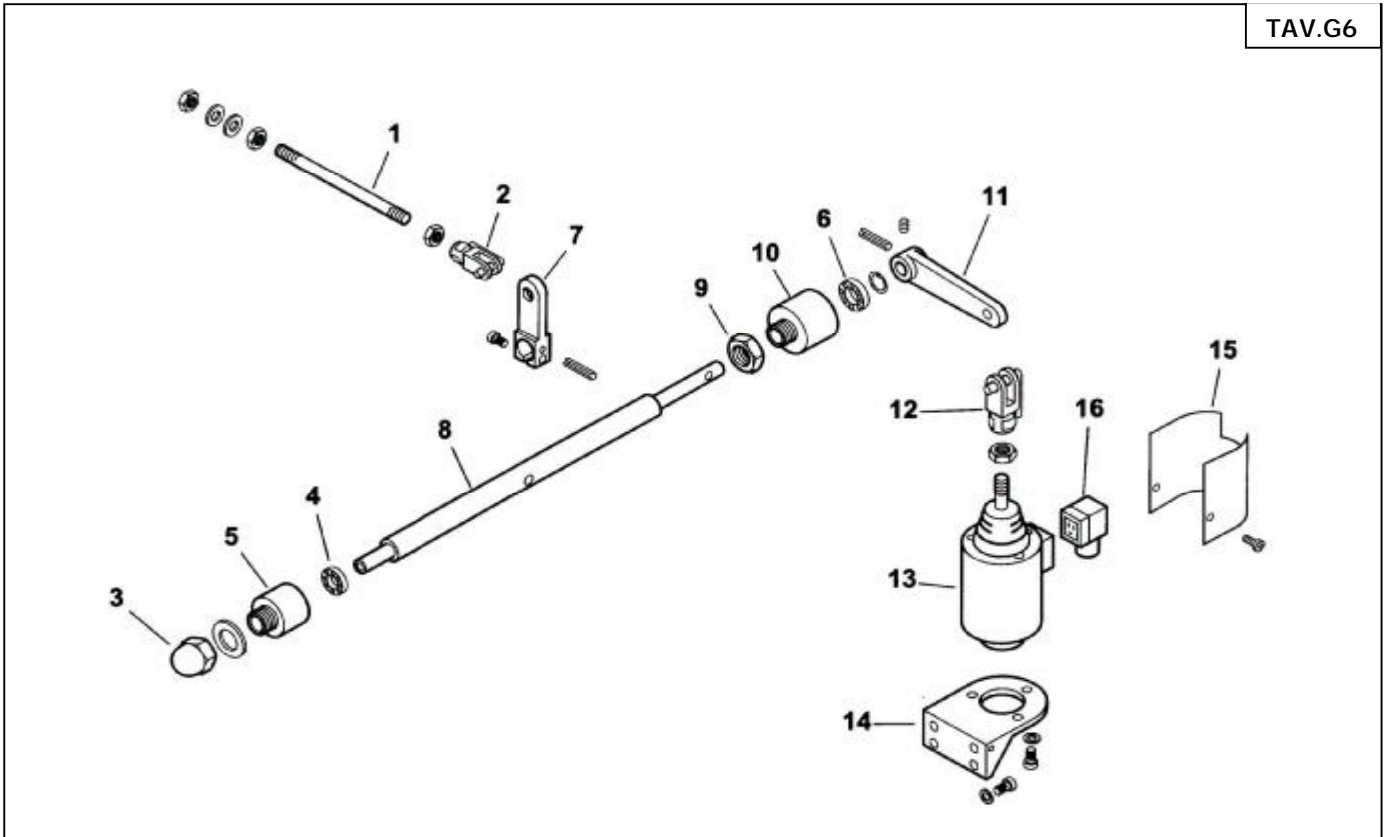

# BDC 180 – Modulating System

TAV.A22

Key	Part No	Description	Key	Part No	Description
1	B07-31071	Servo Motor	20	B07-18795	Right Lever
2	B07-16261	Shroud	21	B07-18802	Pin
3	B07-16260	Coupling Half	22	B07-18797	Cam Follower
4	B07-16259	Coupling Half	23	B07-16310	Cam Shaft
5	B07-16258	Support	24	B07-16287	Cam Wheel
6	B07-30257	Bearing	25	B07-18803	Pin
7	B07-16257	Coupling Pin	26	B07-18805	Washer
8	B07-16255	Bracket	27	B07-16304	Lever
9	B07-16254	Cover Back Plate	28	B07-16306	Bush
10	B07-16314	Cover	29	B07-0015010025	Lever
11	B07-16286	Cam Wheel	30	B07-16308	Pin
12	B07-16315	Cam Screw	31	B07-16305	Rod
13	B07-16282	Locking Disc	32	B07-16309	Support
14	B07-5488	Locking Screw	33	B07-16270	Support
15	B07-12317	Cover Screw	34	B07-16313	Spacer
16	B07-18796	Left Lever	35	B07-16220	Washer
18	B07-33979	Clamp			
19	B07-33822	Left Spring			

# BDC 180 – Nozzle Line Assembly

TAV.D31

Key	Part No	Description	Key	Part No	Description
1	B07-27611	Nozzle Holder	14	B07-27628	Plate
2	B07-23066	Washer	15	B07-27625	Nut
3	B07-23064	Washer	16	B07-27612	Bush
4	B07-23067	Bush	17	B07-27609	Threaded Collar
5	B07-27631	Pin	18	B07-23063	Washer
6	B07-27614	Piston			
7	B07-57068	Rod			
8	B07-27621	Bush			
9	B07-19420	Spring			
10	B07-23065	Washer			
11	B07-27626	Bush			
12	B07-23093	Seal			
13	B07-27623	Bush			

# BDC 180 – Magnetic Assembly

TAV.G6

Key	Part No	Description	Key	Part No	Description
1	B07-37901	Rod	14	B07-33265	Bracket
2	B07-30543	Fork	15	B07-33266	Cover
3	B07-23056	Nut	16	B07-30761	Connector
4	B07-23055	Bearing			
5	B07-27635	Bush			
6	B07-23054	Bearing			
7	B07-27645	Lever			
8	B07-37903	Rod			
9	B07-27637	Nut			
10	B07-27636	Bush			
11	B07-27646	Lever			
12	B07-27634	Fork			
13	B07-0005250067	Electro Magnet			

TAV.L27

Key	Part No	Description	Key	Part No	Description
1	B07-31413	Motor	6	B07-95519	Sealing Assy
2	B07-32680	Fixing Bolt	7	B07-36824	Collar
3	B07-29650	Coupling	8	B07-17886	Inner Coupling
4	B07-29649	Housing			
5	B07-0005060020	Pump			