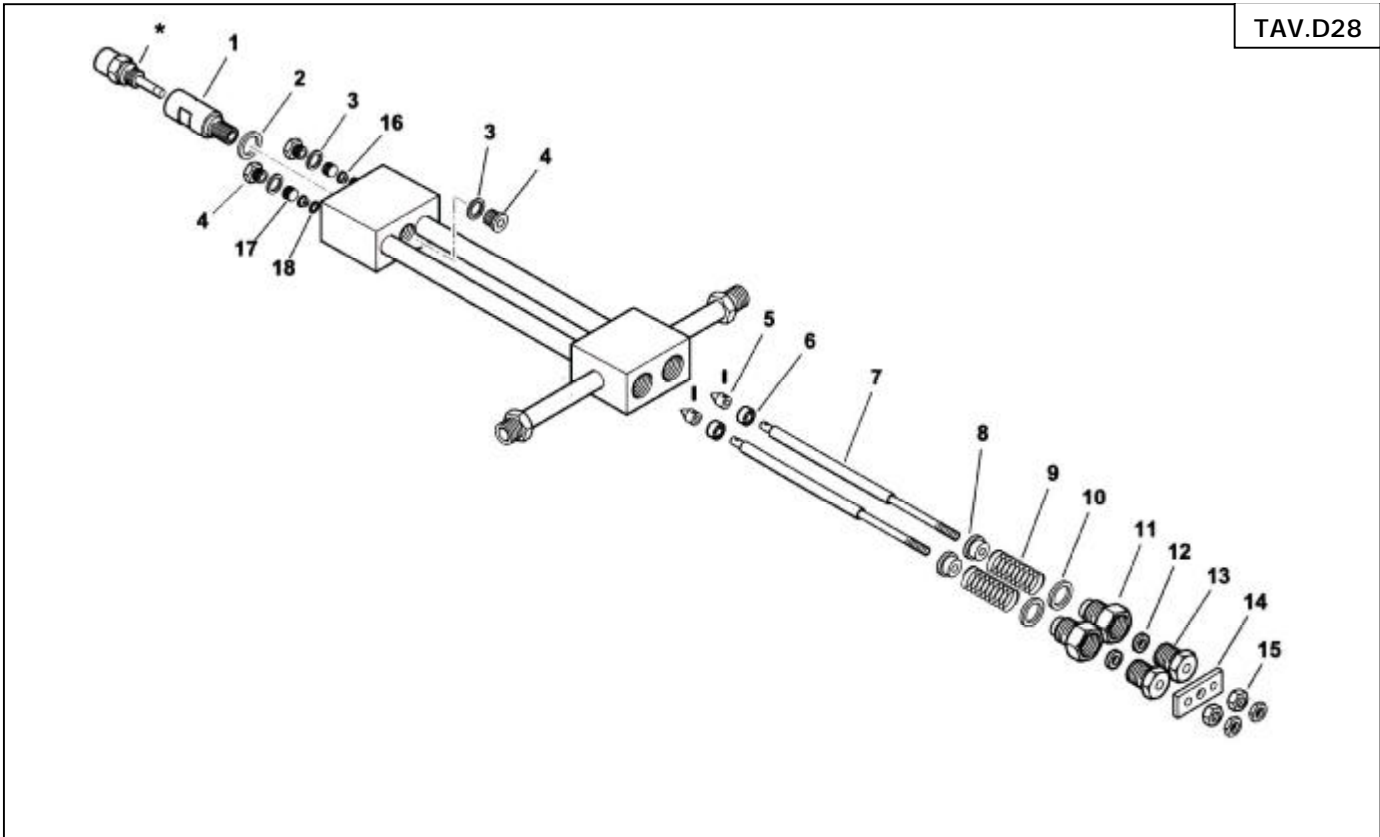

BDC 300 – Modulating System

TAV.A22

Key	Part No	Description	Key	Part No	Description
1	B07-31071	Servo Motor	20	B07-18795	Right Lever
2	B07-16261	Shroud	21	B07-18802	Pin
3	B07-16260	Coupling Half	22	B07-18797	Cam Follower
4	B07-16259	Coupling Half	23	B07-16310	Cam Shaft
5	B07-16258	Support	24	B07-16287	Cam Wheel
6	B07-30257	Bearing	25	B07-18803	Pin
7	B07-16257	Coupling Pin	26	B07-18805	Washer
8	B07-16255	Bracket	27	B07-16304	Lever
9	B07-16254	Cover Back Plate	28	B07-16306	Bush
10	B07-16314	Cover	29	B07-0015010025	Lever
11	B07-16286	Cam Wheel	30	B07-16308	Pin
12	B07-16315	Cam Screw	31	B07-16305	Rod
13	B07-16282	Locking Disc	32	B07-16309	Support
14	B07-5488	Locking Screw	33	B07-16270	Support
15	B07-12317	Cover Screw	34	B07-16313	Spacer
16	B07-18796	Left Lever	35	B07-16220	Washer
18	B07-33979	Clamp			
19	B07-33822	Left Spring			

BDC 300 – Nozzle Line Assembly

TAV.D28

Key	Part No	Description	Key	Part No	Description
1	B07-27611	Nozzle Holder	14	B07-27628	Plate
2	B07-23066	Washer	15	B07-27625	Nut
3	B07-23064	Washer	16	B07-27612	Bush
4	B07-23067	Bush	17	B07-27609	Threaded Collar
5	B07-27631	Pin	18	B07-23063	Washer
6	B07-27614	Piston			
7	B07-44103	Rod			
8	B07-27621	Bush			
9	B07-19420	Spring			
10	B07-23065	Washer			
11	B07-27626	Bush			
12	B07-23093	Seal			
13	B07-27623	Bush			

BDC 300 – Magnetic Assembly

TAV.G9

Key	Part No	Description	Key	Part No	Description
1	B07-57080	Rod	14	B07-33265	Bracket
2	B07-30543	Fork	15	B07-33266	Cover
3	B07-23056	Nut	16	B07-30761	Connector
4	B07-23055	Bearing			
5	B07-27635	Bush			
6	B07-23054	Bearing			
7	B07-27638	Lever			
8	B07-27640	Rod			
9	B07-27637	Nut			
10	B07-27636	Bush			
11	B07-27641	Lever			
12	B07-27634	Fork			
13	B07-0005250067	Electro Magnet			