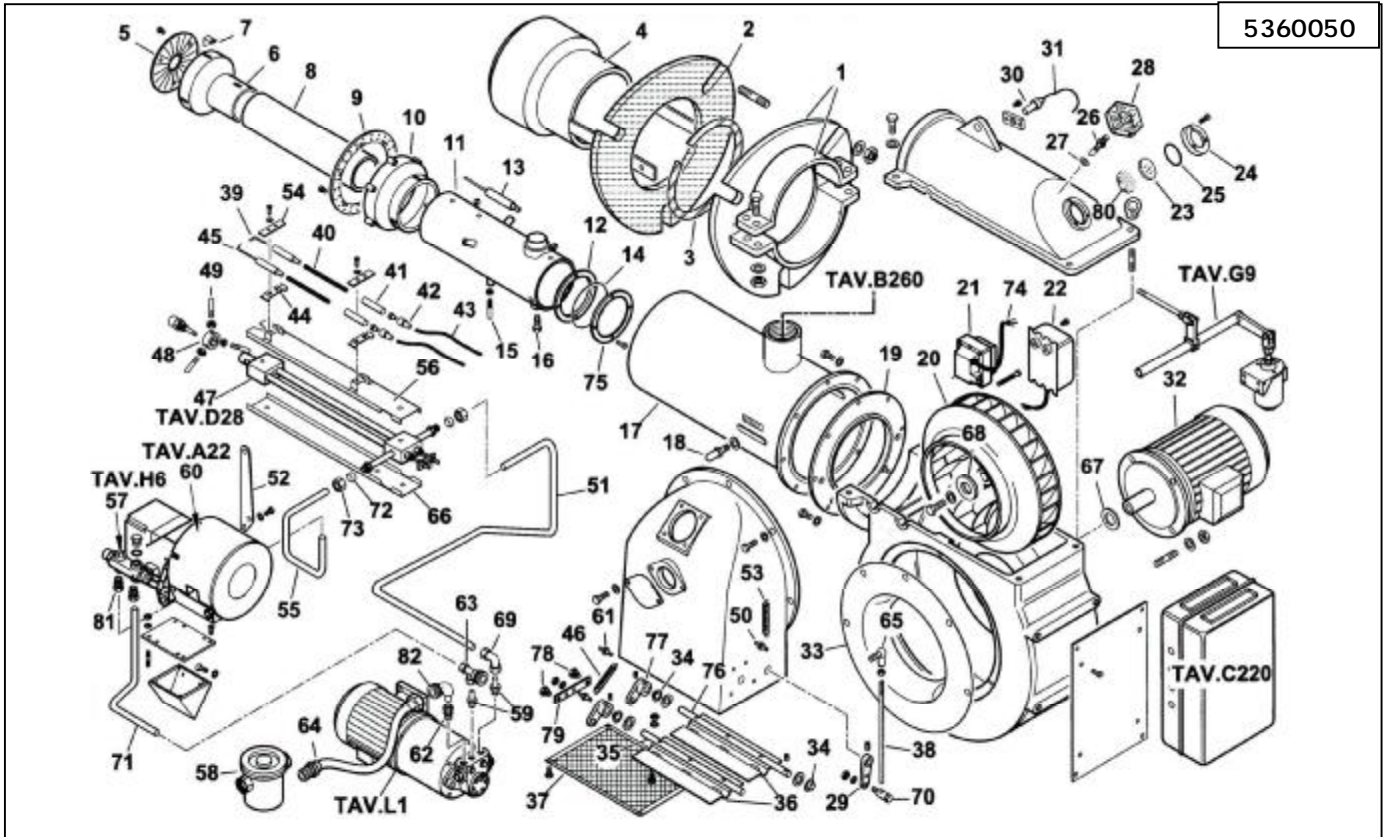

5360050

Key	Part No	Description	Key	Part No	Description	Key	Part No	Description
1	B07-0006020159	Flange	32	B07-30104	Motor	61	B07-35620	Screw
2	B07-17791	Flange Gasket	33	B07-13028	Air Inlet Guide	62	B07-23077	Connector
3	B07-23215	Cord Seal	34	B07-34314	Bush	63	B07-27663	T Connector
4	B07-33756	End Cone	35	B07-57033	Air Damper Pin	64	B07-0005070456	Flexible Oil Line
5	B07-33733	Oil Brakeplate	36	B07-57029	Air Inlet Flap	65	B07-18695	Elbow Fixing
6	B07-33732	Oil Head	37	B07-0012010076	Air Inlet Guard	66	B07-44133	Lower Cover
7	B07-39072	Bracket	38	B07-57239	Linkage	67	B07-29364	Spacer
8	B07-33754	Air Tube	39	B07-27779	Right Electrode	68	B07-17887	Spacer
9	B07-33731	Gas Brakeplate	40	B07-45072	Extension	69	B07-23074	Elbow
10	B07-33726	Gas Head	41	B07-19424	Insulator	70	B07-19555	Linkage Clamp
11	B07-62530	Gas Pipe	42	B07-0005060037	Ignition Cable Cap	71	B07-57108	Oil Pipe
12	B07-33669	Sealing Ring	43	B07-30223	HT Cable	72	B07-23825	Olive
13	B07-33758	Electrode	44	B07-34459	Bracket	73	B07-23832	Nut
14	B07-31424	O-Ring	45	B07-27778	Left Electrode	74	B07-0005130136	Transformer Lead
15	B07-39022	Screw	46	B07-18393	Spring	75	B07-33700	Flange
16	B07-37026	Screw	47	B07-44100	Nozzle Line Assy	76	B07-57036	Air Damper Pin
17	B07-62528	Burner Tube	48	B07-27669	Support	77	B07-35677	Lever
18	B07-18476	Screw	49	B07-57133	Screw	78	B07-35619	Bush
19	B07-33531	Flange	50	B07-17979	Screw	79	B07-57232	Lever Bracket
20	B07-29361	Fan	51	B07-62506	Oil Pipe	80	B07-38610	Sight Glass
21	B07-0005020030	Gas Transformer	52	B07-44545	Bracket	81	B07-23076	Connector
22	B07-57024	Oil Transformer	53	B07-18622	Spring	82	B07-27677	Elbow
23	B07-38609	Clear Sight Glass	54	B07-61299	Bracket			
24	B07-38611	Sight Glass Holder	55	B07-57107	Oil Pipe		TAV.C220	Control Panel
25	B07-23299	O-Ring	56	B07-44132	Upper Cover		TAV.A22	Mod. System
26	B07-18722	Nipple for Airtake	57	B07-16320	Regulating Valve		TAV.D28	Nozzle Line
27	B07-4987	Washer		B07-30875	Filter		TAV.G9	Magnetic Assy
28	B07-30245	Pressure Switch	58	B07-95043	Cartridge		TAV.B260	Gas Train
29	B07-16301	Lever		B07-95100	Seal		TAV.L1	Pump
30	B07-30895	Photocell Flange	59	B07-57058	Nipple		TAV.H6	Valve Assy
31	B07-30837	Photocell	60	B07-16279	Mod. System