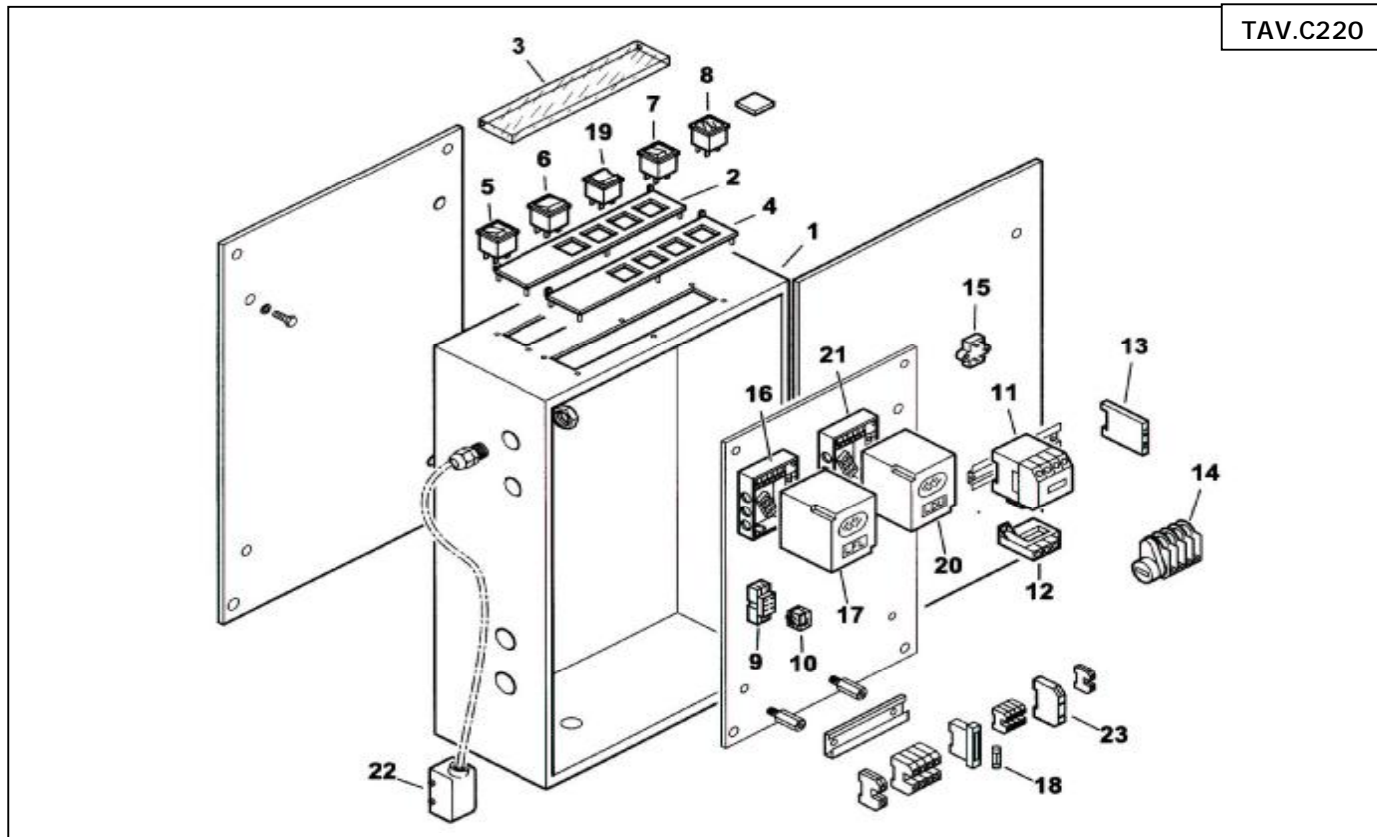

Control Panel – BDC 300 Modulating

TAV.C220

Key	Part No	Description	Key	Part No	Description
1	B07-0012070011	Box	12	B07-0005110069	Overload
2	B07-0006060008	Switch Panel	12	B07-0005110074	Overload
3	B07-61228	Cover	13	B07-0005110078	Auxiliary contactor
4	B07-0006060005	Switch Panel	14	B07-23005	Motor
5	B07-0005120039	On/Off Switch	15	B07-0005020034	Filter
6	B07-0005120041	Fuel Selector Switch	16	B07-23525	Wiring Base
7	B07-0005120040	Lock Out Light	17	B07-0005030071	Control Box
8	B07-0005120058	Fuel Indicator	18	B07-7456	Fuse
9	B07-0005110006	Relay Base	19	B07-0005120038	Manual Switch
10	B0-30677	Relay	20	B07-31367	Control Box
11	B07-0005110051	Contactor	21	B07-23528	Wiring Base
	B07-0005110056	Contactor	22	B07-0005130044	10 Pole Connector
	B07-0005110079	Contactor	23	B07-23062	Bridge

BDC 300 – Nozzle Line Assembly

TAV.D28

Key	Part No	Description	Key	Part No	Description
1	B07-27611	Nozzle Holder	14	B07-27628	Plate
2	B07-23066	Washer	15	B07-27625	Nut
3	B07-23064	Washer	16	B07-27612	Bush
4	B07-23067	Bush	17	B07-27609	Threaded Collar
5	B07-27631	Pin	18	B07-23063	Washer
6	B07-27614	Piston			
7	B07-44103	Rod			
8	B07-27621	Bush			
9	B07-19420	Spring			
10	B07-23065	Washer			
11	B07-27626	Bush			
12	B07-23093	Seal			
13	B07-27623	Bush			