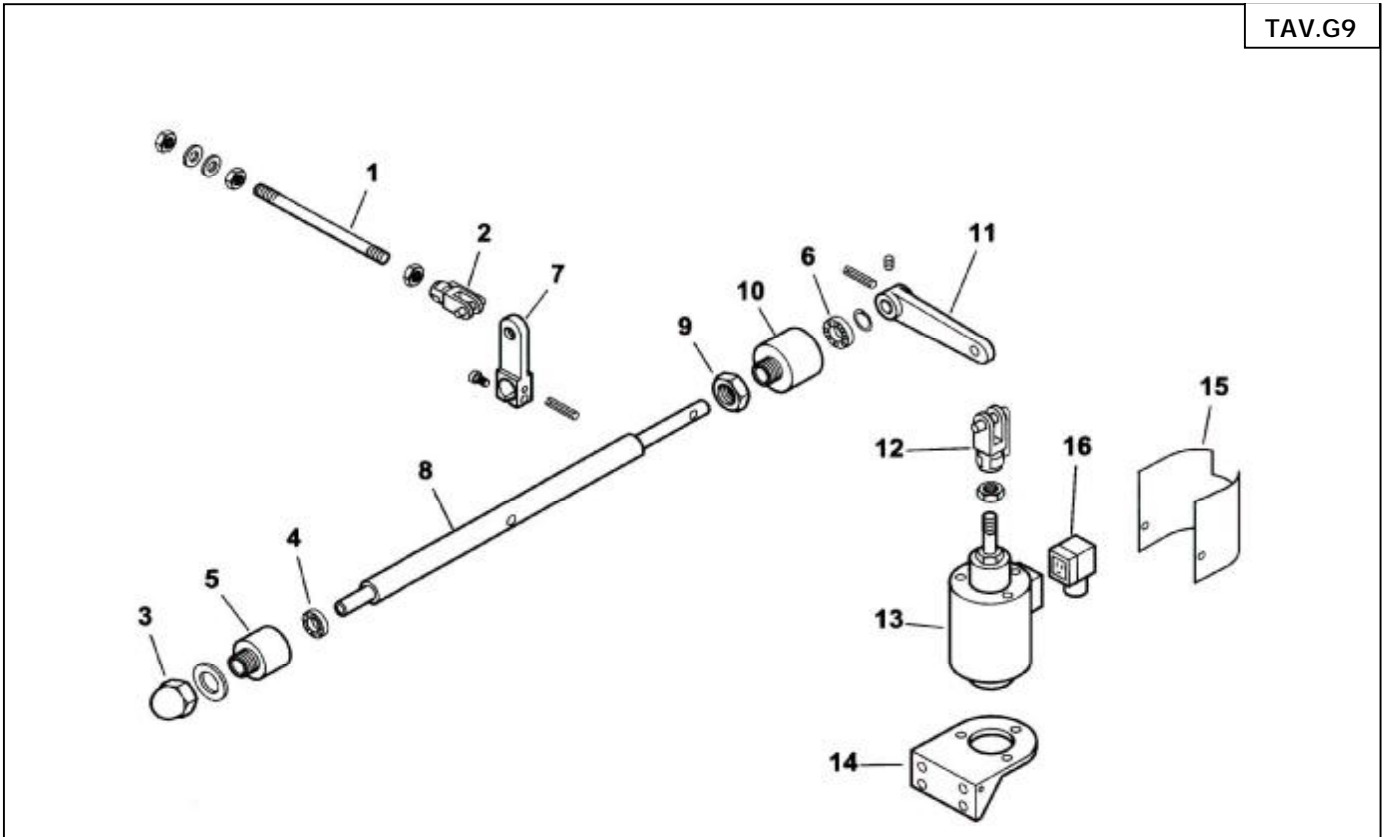

BDC 300 – Modulating System

TAV.A22

Key	Part No	Description	Key	Part No	Description
1	B07-31071	Servo Motor	20	B07-18795	Right Lever
2	B07-16261	Shroud	21	B07-18802	Pin
3	B07-16260	Coupling Half	22	B07-18797	Cam Follower
4	B07-16259	Coupling Half	23	B07-16310	Cam Shaft
5	B07-16258	Support	24	B07-16287	Cam Wheel
6	B07-30257	Bearing	25	B07-18803	Pin
7	B07-16257	Coupling Pin	26	B07-18805	Washer
8	B07-16255	Bracket	27	B07-16304	Lever
9	B07-16254	Cover Back Plate	28	B07-16306	Bush
10	B07-16314	Cover	29	B07-0015010025	Lever
11	B07-16286	Cam Wheel	30	B07-16308	Pin
12	B07-16315	Cam Screw	31	B07-16305	Rod
13	B07-16282	Locking Disc	32	B07-16309	Support
14	B07-5488	Locking Screw	33	B07-16270	Support
15	B07-12317	Cover Screw	34	B07-16313	Spacer
16	B07-18796	Left Lever	35	B07-16220	Washer
18	B07-33979	Clamp			
19	B07-33822	Left Spring			

BDC 300 – Nozzle Line Assembly

TAV.D28

Key	Part No	Description	Key	Part No	Description
1	B07-27611	Nozzle Holder	14	B07-27628	Plate
2	B07-23066	Washer	15	B07-27625	Nut
3	B07-23064	Washer	16	B07-27612	Bush
4	B07-23067	Bush	17	B07-27609	Threaded Collar
5	B07-27631	Pin	18	B07-23063	Washer
6	B07-27614	Piston			
7	B07-44103	Rod			
8	B07-27621	Bush			
9	B07-19420	Spring			
10	B07-23065	Washer			
11	B07-27626	Bush			
12	B07-23093	Seal			
13	B07-27623	Bush			

BDC 300 – Magnetic Assembly

TAV.G9

Key	Part No	Description	Key	Part No	Description
1	B07-57080	Rod	14	B07-33265	Bracket
2	B07-30543	Fork	15	B07-33266	Cover
3	B07-23056	Nut	16	B07-30761	Connector
4	B07-23055	Bearing			
5	B07-27635	Bush			
6	B07-23054	Bearing			
7	B07-27638	Lever			
8	B07-27640	Rod			
9	B07-27637	Nut			
10	B07-27636	Bush			
11	B07-27641	Lever			
12	B07-27634	Fork			
13	B07-0005250067	Electro Magnet			

TAV.L1

Key	Part No	Description	Key	Part No	Description
1	B07-30766	Motor	6	B07-95519	Sealing Assy
2	B07-18708	Fixing Bolt	7	B07-36824	Collar
3	B07-36823	Coupling	8	B07-17886	Inner Coupling
4	B07-39105	Housing	9	B07-38595	Spacer
5	B07-0005060022	Pump			