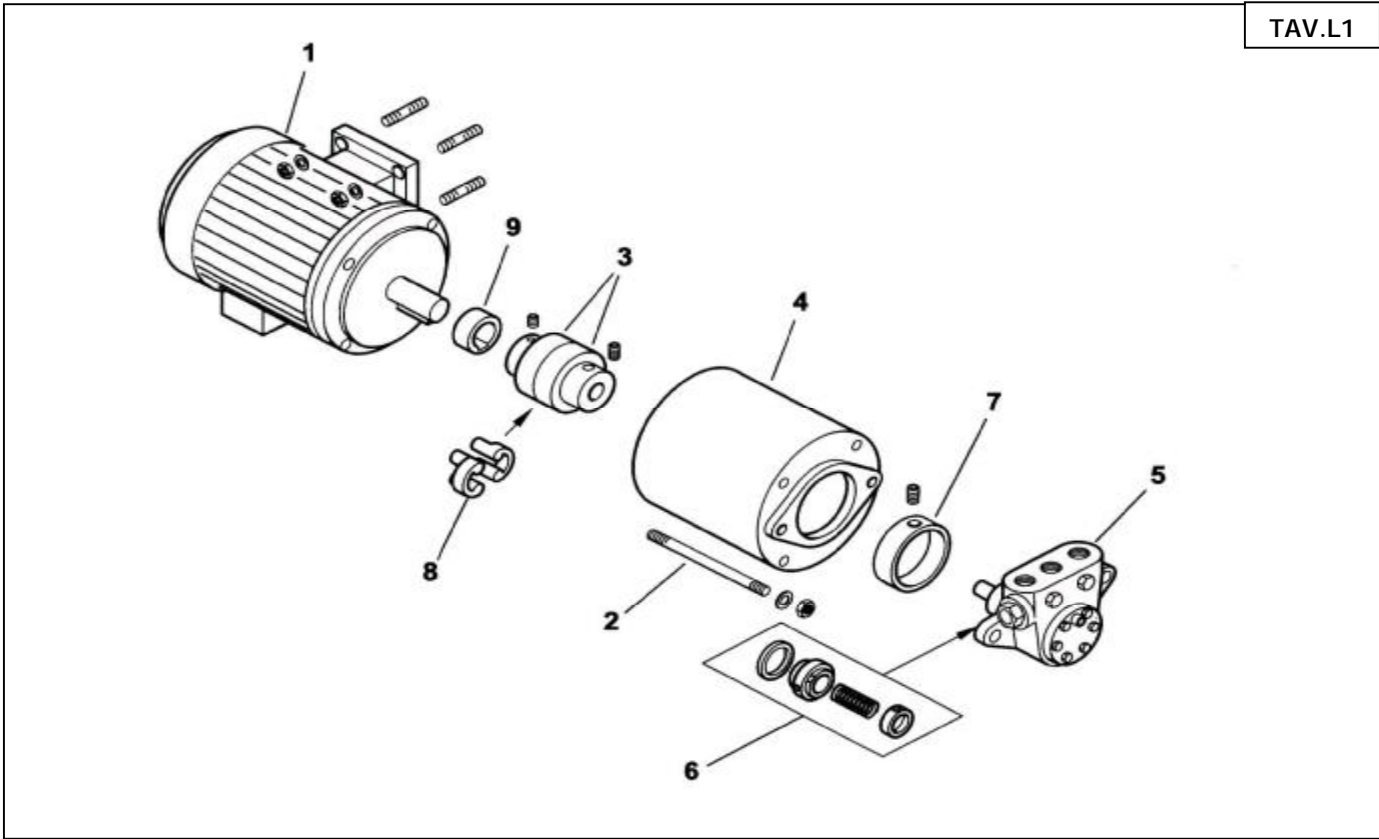

BDC 300 – Nozzle Line Assembly

TAV.D28

Key	Part No	Description	Key	Part No	Description
1	B07-27611	Nozzle Holder	14	B07-27628	Plate
2	B07-23066	Washer	15	B07-27625	Nut
3	B07-23064	Washer	16	B07-27612	Bush
4	B07-23067	Bush	17	B07-27609	Threaded Collar
5	B07-27631	Pin	18	B07-23063	Washer
6	B07-27614	Piston			
7	B07-44103	Rod			
8	B07-27621	Bush			
9	B07-19420	Spring			
10	B07-23065	Washer			
11	B07-27626	Bush			
12	B07-23093	Seal			
13	B07-27623	Bush			

BDC 300 – Magnetic Assembly

TAV.G9

Key	Part No	Description	Key	Part No	Description
1	B07-57080	Rod	14	B07-33265	Bracket
2	B07-30543	Fork	15	B07-33266	Cover
3	B07-23056	Nut	16	B07-30761	Connector
4	B07-23055	Bearing			
5	B07-27635	Bush			
6	B07-23054	Bearing			
7	B07-27638	Lever			
8	B07-27640	Rod			
9	B07-27637	Nut			
10	B07-27636	Bush			
11	B07-27641	Lever			
12	B07-27634	Fork			
13	B07-0005250067	Electro Magnet			

BDC 300 – Gas Train

TAV.B260

Key	Part No	Description	Key	Part No	Description
1	B07-31483	Pressure Nipple	16	B07-0005180005	Gasket
2	B07-0006020042	Flange	17	B07-35621	Bush
3	B07-23768	Gasket for Flange	18	B07-17979	Lever Screw
4	B07-0006020049	Butterfly Valve	19	B07-18393	Spring
5	B07-23409	Flange	20	B07-35360	Spacer
6	B07-19561	10 Pole Connector	21	B07-18695	Elbow Fitting
7	B07-59565	Support	22	B07-41516	Linkage
8	B07-31176	Servo Motor	23	B07-19555	Linkage Clamp
9	B07-31179	Valve Body	24	B07-41531	Support
10	B07-4987	Washer	25	B07-0005180006	Gasket
11	B07-0010060030	Nipple	26	B07-35633	Lever
12	B07-23375	Pressure Switch	27	B07-39194	Connector
13	B07-23129	Gasket	28	B07-0005100072	Coupling
14	B07-31180	Solenoid Valve			
15	B07-0005090058	Valve Body			
	B07-0005090096	Coil			
	B07-0005090088	Valve Stem			

TAV.L1

Key	Part No	Description	Key	Part No	Description
1	B07-30766	Motor	6	B07-95519	Sealing Assy
2	B07-18708	Fixing Bolt	7	B07-36824	Collar
3	B07-36823	Coupling	8	B07-17886	Inner Coupling
4	B07-39105	Housing	9	B07-38595	Spacer
5	B07-0005060022	Pump			