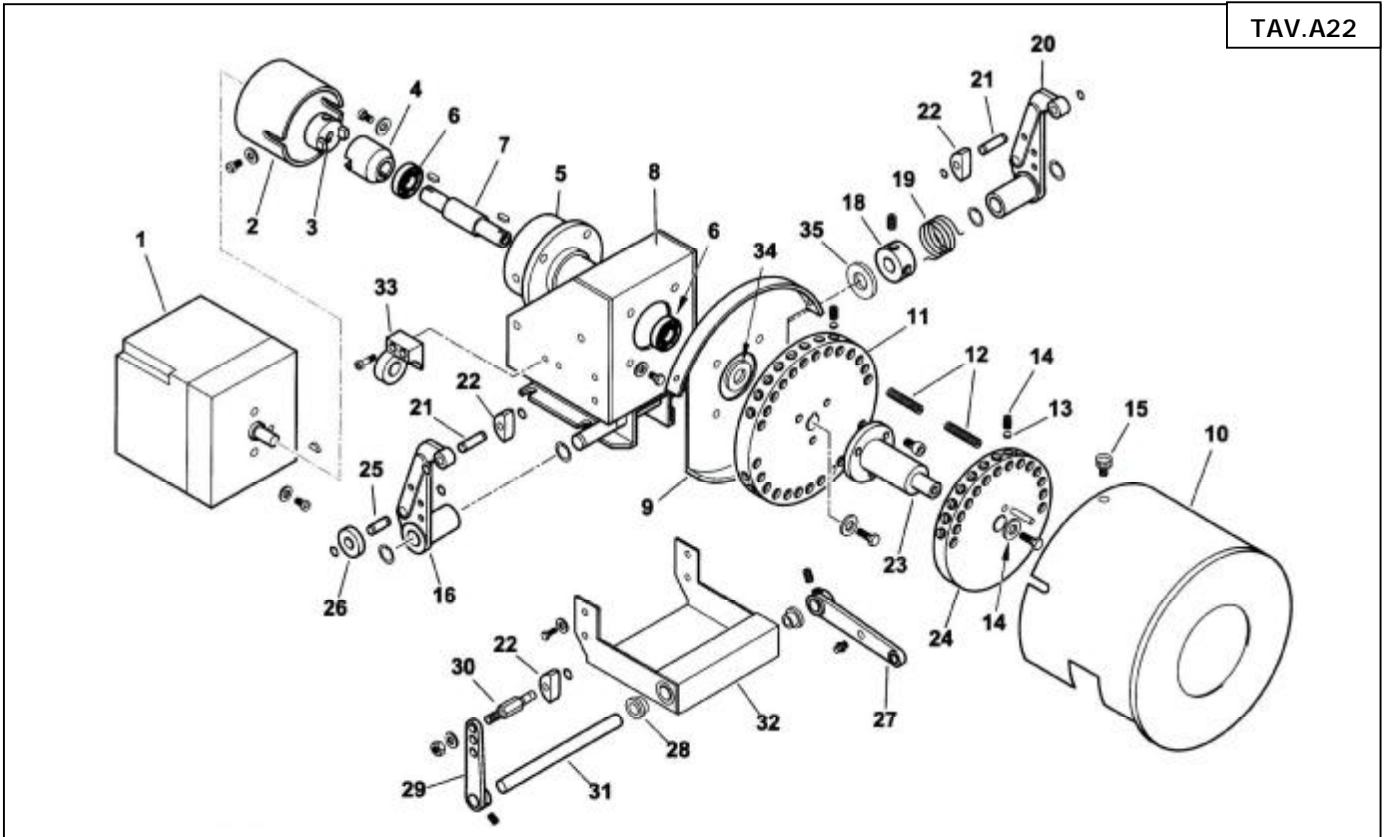

BDC 300 – Modulating System

TAV.A22

Key	Part No	Description	Key	Part No	Description
1	B07-31071	Servo Motor	20	B07-18795	Right Lever
2	B07-16261	Shroud	21	B07-18802	Pin
3	B07-16260	Coupling Half	22	B07-18797	Cam Follower
4	B07-16259	Coupling Half	23	B07-16310	Cam Shaft
5	B07-16258	Support	24	B07-16287	Cam Wheel
6	B07-30257	Bearing	25	B07-18803	Pin
7	B07-16257	Coupling Pin	26	B07-18805	Washer
8	B07-16255	Bracket	27	B07-16304	Lever
9	B07-16254	Cover Back Plate	28	B07-16306	Bush
10	B07-16314	Cover	29	B07-0015010025	Lever
11	B07-16286	Cam Wheel	30	B07-16308	Pin
12	B07-16315	Cam Screw	31	B07-16305	Rod
13	B07-16282	Locking Disc	32	B07-16309	Support
14	B07-5488	Locking Screw	33	B07-16270	Support
15	B07-12317	Cover Screw	34	B07-16313	Spacer
16	B07-18796	Left Lever	35	B07-16220	Washer
18	B07-33979	Clamp			
19	B07-33822	Left Spring			

BDC 300 – Nozzle Line Assembly

TAV.D28

Key	Part No	Description	Key	Part No	Description
1	B07-27611	Nozzle Holder	14	B07-27628	Plate
2	B07-23066	Washer	15	B07-27625	Nut
3	B07-23064	Washer	16	B07-27612	Bush
4	B07-23067	Bush	17	B07-27609	Threaded Collar
5	B07-27631	Pin	18	B07-23063	Washer
6	B07-27614	Piston			
7	B07-44103	Rod			
8	B07-27621	Bush			
9	B07-19420	Spring			
10	B07-23065	Washer			
11	B07-27626	Bush			
12	B07-23093	Seal			
13	B07-27623	Bush			