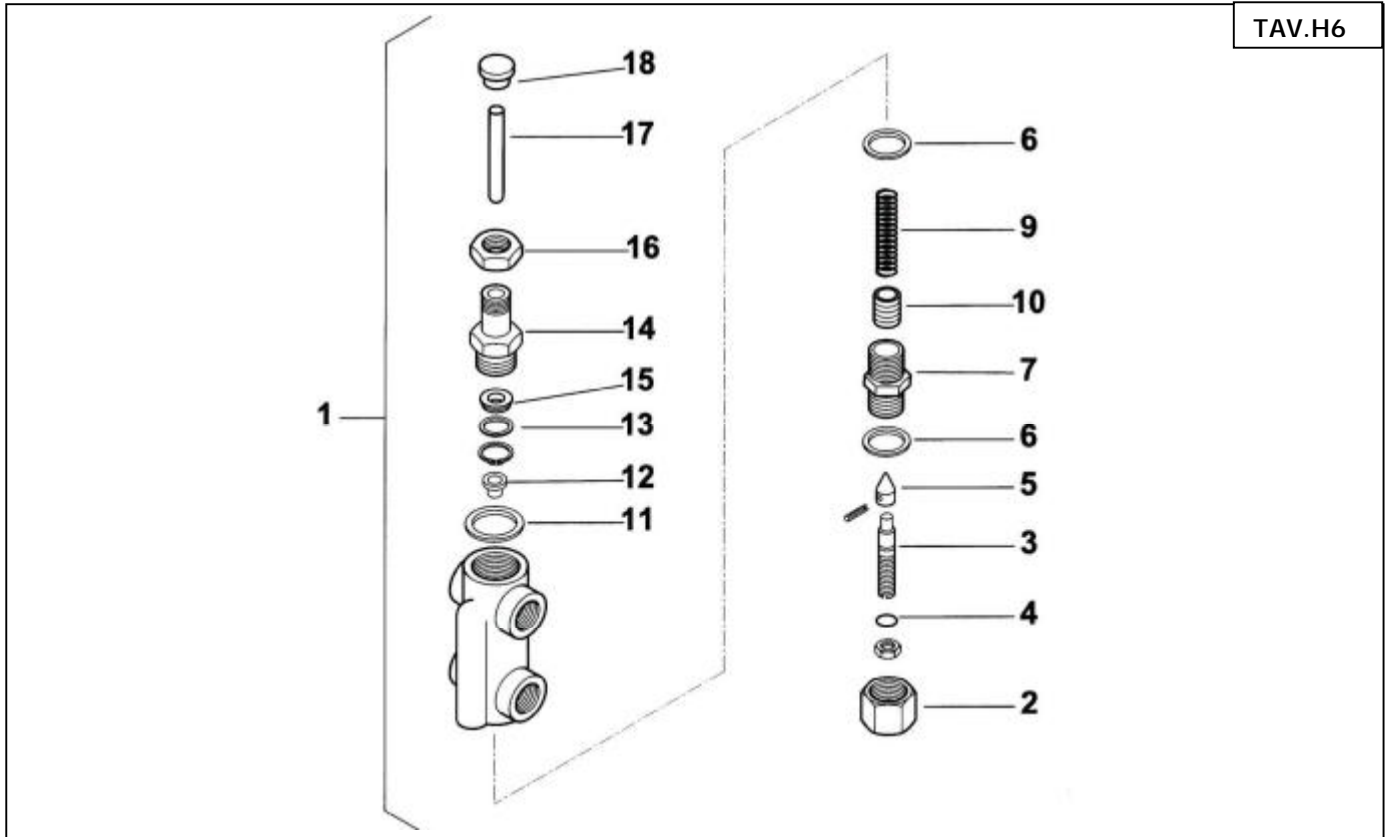

BDC 300 – Regulating Valve

TAV.H6

Key	Part No	Description	Key	Part No	Description
1	B07-16320	Valve Assembly	15	B07-23111	Seal
2	B07-16295	Cap	16	B07-32633	Nut
3	B07-16322	Screw	17	B07-16293	Pin
4	B07-0005180008	Seal	18	B07-32629	Cap
5	B07-27613	Pin			
6	B07-18257	Washer			
7	B07-16321	Nipple			
9	B07-16284	Spring			
10	B07-32635	Piston			
11	B07-3431	Washer			
12	B07-16323	Bush			
13	B07-32626	Washer			
14	B07-32631	Bush