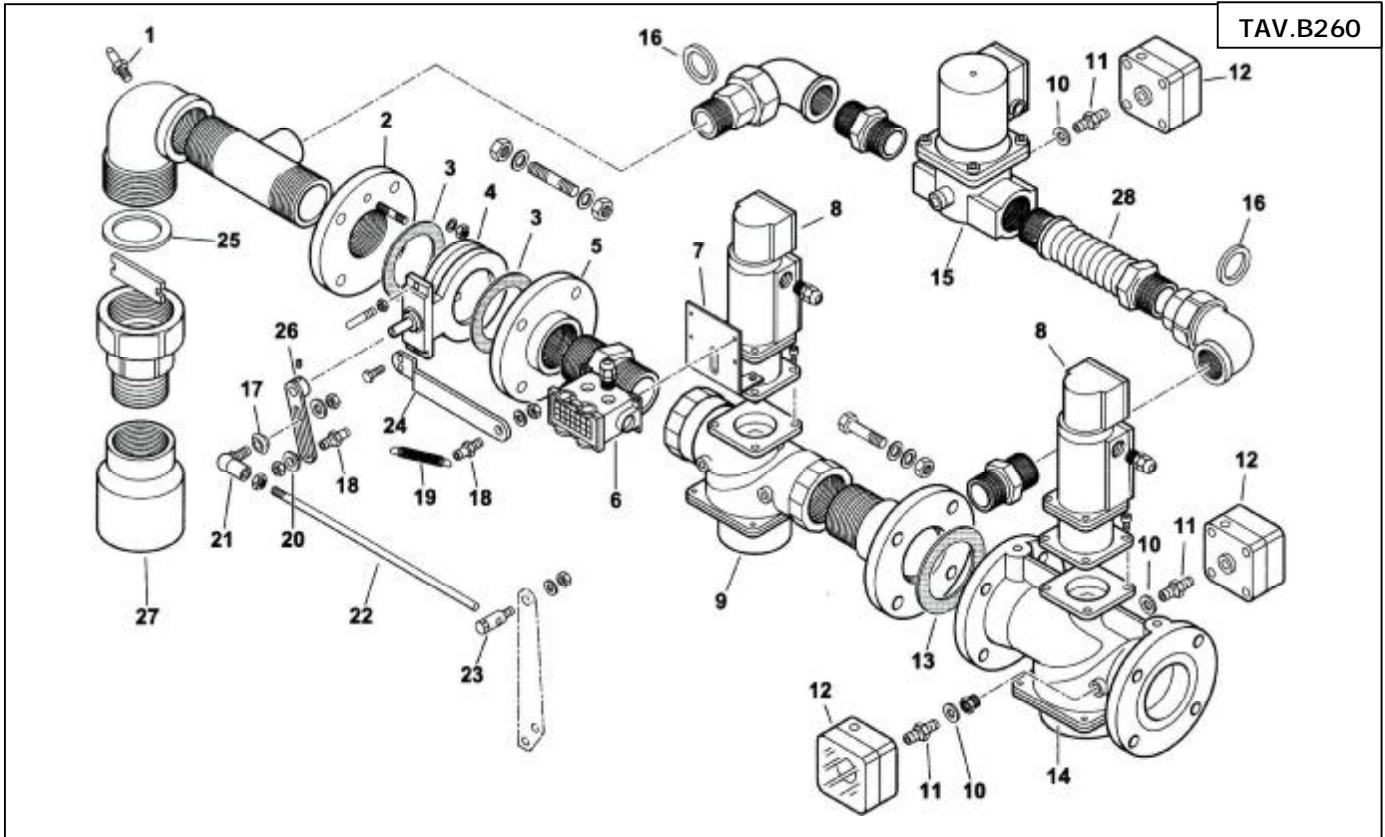

BDC 300 – Nozzle Line Assembly

TAV.D28

Key	Part No	Description	Key	Part No	Description
1	B07-27611	Nozzle Holder	14	B07-27628	Plate
2	B07-23066	Washer	15	B07-27625	Nut
3	B07-23064	Washer	16	B07-27612	Bush
4	B07-23067	Bush	17	B07-27609	Threaded Collar
5	B07-27631	Pin	18	B07-23063	Washer
6	B07-27614	Piston			
7	B07-44103	Rod			
8	B07-27621	Bush			
9	B07-19420	Spring			
10	B07-23065	Washer			
11	B07-27626	Bush			
12	B07-23093	Seal			
13	B07-27623	Bush			

BDC 300 – Magnetic Assembly

TAV.G9

Key	Part No	Description	Key	Part No	Description
1	B07-57080	Rod	14	B07-33265	Bracket
2	B07-30543	Fork	15	B07-33266	Cover
3	B07-23056	Nut	16	B07-30761	Connector
4	B07-23055	Bearing			
5	B07-27635	Bush			
6	B07-23054	Bearing			
7	B07-27638	Lever			
8	B07-27640	Rod			
9	B07-27637	Nut			
10	B07-27636	Bush			
11	B07-27641	Lever			
12	B07-27634	Fork			
13	B07-0005250067	Electro Magnet			

BDC 300 – Gas Train

TAV.B260

Key	Part No	Description	Key	Part No	Description
1	B07-31483	Pressure Nipple	16	B07-0005180005	Gasket
2	B07-0006020042	Flange	17	B07-35621	Bush
3	B07-23768	Gasket for Flange	18	B07-17979	Lever Screw
4	B07-0006020049	Butterfly Valve	19	B07-18393	Spring
5	B07-23409	Flange	20	B07-35360	Spacer
6	B07-19561	10 Pole Connector	21	B07-18695	Elbow Fitting
7	B07-59565	Support	22	B07-41516	Linkage
8	B07-31176	Servo Motor	23	B07-19555	Linkage Clamp
9	B07-31179	Valve Body	24	B07-41531	Support
10	B07-4987	Washer	25	B07-0005180006	Gasket
11	B07-0010060030	Nipple	26	B07-35633	Lever
12	B07-23375	Pressure Switch	27	B07-39194	Connector
13	B07-23129	Gasket	28	B07-0005100072	Coupling
14	B07-31180	Solenoid Valve			
15	B07-0005090058	Valve Body			
	B07-0005090096	Coil			
	B07-0005090088	Valve Stem			

TAV.L1

Key	Part No	Description	Key	Part No	Description
1	B07-30766	Motor	6	B07-95519	Sealing Assy
2	B07-18708	Fixing Bolt	7	B07-36824	Collar
3	B07-36823	Coupling	8	B07-17886	Inner Coupling
4	B07-39105	Housing	9	B07-38595	Spacer
5	B07-0005060022	Pump			