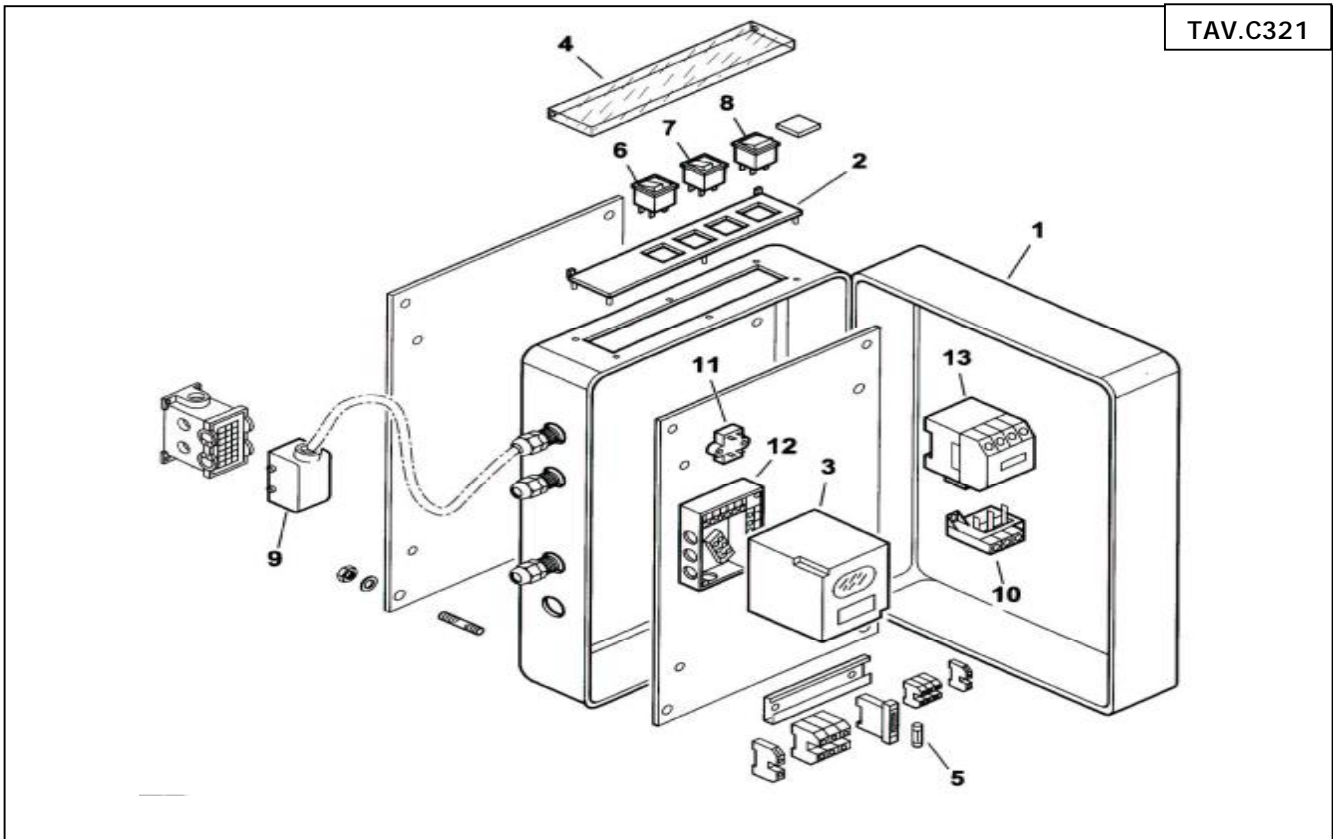

BGN 120 – 2 Stage

Key	Part No	Description	Key	Part No	Description
1	B07-15856	Flange	23	B07-35623	Fixing Nut
2	B07-15854	Flange Collar	24	B07-4987	Spacer
3	B07-15853	Gasket for Flange	25	B07-0010010007	Deflector
4	B07-0010010008	Spacer	26	B07-19424	Insulator
5	B07-0005140046	Ionisation Cable	27	B07-3172	Sight Glass Holder
6	B07-37958	End Cone	28	B07-0020020030	Sight Glass
7	B07-18476	Fixing Nut	29	B07-23839	O-Ring
8	B07-0010010003	Burner Tube	30	B07-0010060035	Nipple
9	B07-0010010021	Hinge Assembly	31	B07-31053	Bush
10	B07-56084	Hinge Pin	32	B07-30245	Pressure Switch
11	B07-0010010001	Gas Elbow	33	B07-28078	Spacer
12	B07-0010010010	Gas Tube	35	B07-15995	Transformer
13	B07-37954	Probe	36	B07-0005010001	Motor
14	B07-0010010025	Gas Head	37	B07-98186	Fan
15	B07-28171	Spacer	38	B07-29588	Air Guide
16	B07-28923	Brake Plate	40	B07-27598	Air Damper Pin
17	B07-37882	Support Ring	41	B07-27580	Air Flap
18	B07-0005060037	Ignition Cable Cap	42	B07-54056	Bush
19	B07-37960	Support	43	B07-34921	Air Inlet Guard
20	B07-37953	Electrode	45	B07-31380	Air Damper Motor
21	B07-30223	HT Cable			
22	B07-37961	Bracket			
				TAV.C321	Control Panel

Control Panel - BGN 120 – 2 Stage

TAV.C321

Key	Part No	Description	Key	Part No	Description
1	B07-34497	Box			
2	B07-0006060006	Switch Panel			
3	B07-0005030071	Control Box			
4	B07-61228	Cover			
5	B07-7456	Fuse			
6	B07-0005120039	On/Off Switch			
7	B07-0005120040	Lock Out Light			
8	B07-0005120041	Auto/Man – Line Swtich			
9	B07-0005130044	10 Pole Connector			
10	B07-0005110069	Overload			
11	B07-0005020034	Filter			
12	B07-23525	Wiring Base			
13	B07-0005110051	Contactora			