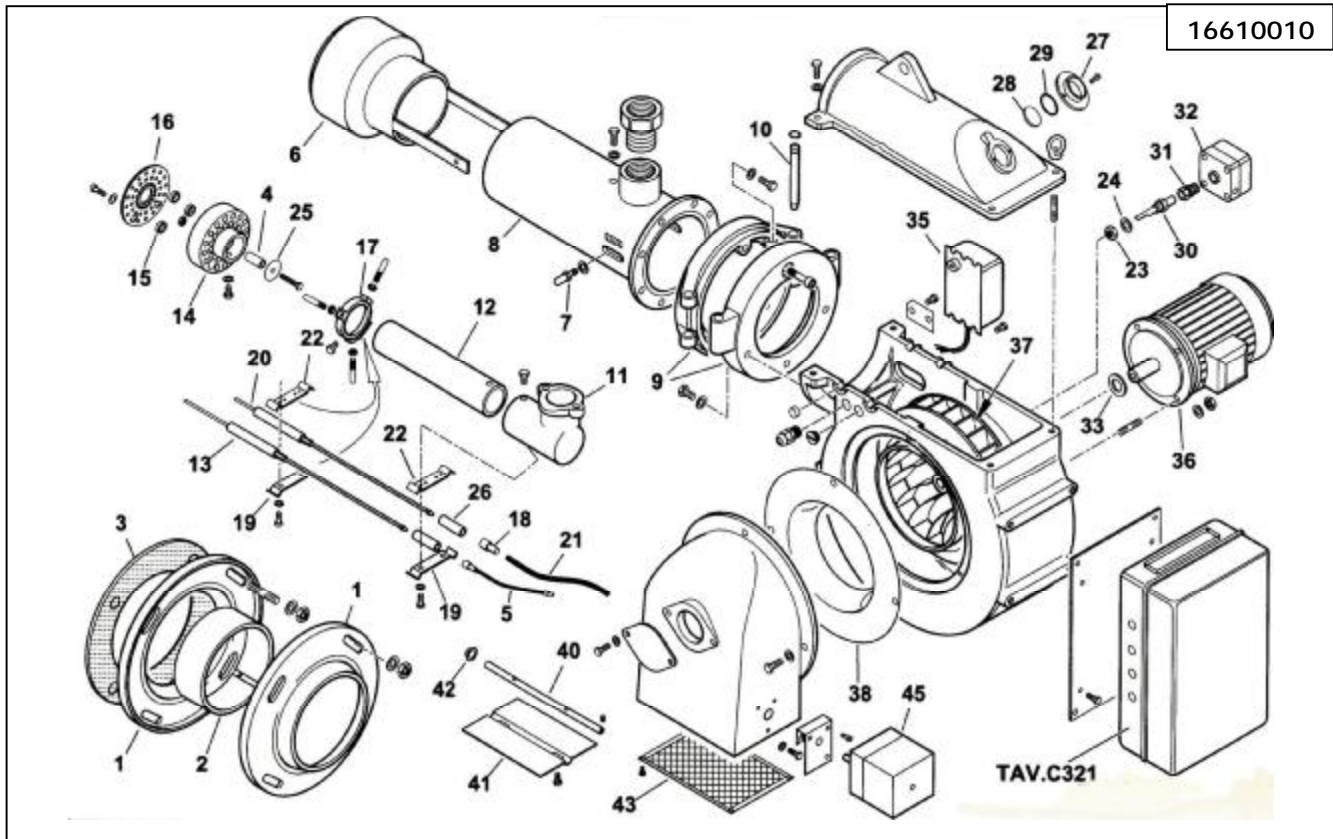

BGN 120 – 2 Stage

Key	Part No	Description	Key	Part No	Description
1	B07-15856	Flange	23	B07-35623	Fixing Nut
2	B07-15854	Flange Collar	24	B07-4987	Spacer
3	B07-15853	Gasket for Flange	25	B07-0010010007	Deflector
4	B07-0010010008	Spacer	26	B07-19424	Insulator
5	B07-0005140046	Ionisation Cable	27	B07-3172	Sight Glass Holder
6	B07-37958	End Cone	28	B07-0020020030	Sight Glass
7	B07-18476	Fixing Nut	29	B07-23839	O-Ring
8	B07-0010010003	Burner Tube	30	B07-0010060035	Nipple
9	B07-0010010021	Hinge Assembly	31	B07-31053	Bush
10	B07-56084	Hinge Pin	32	B07-30245	Pressure Switch
11	B07-0010010001	Gas Elbow	33	B07-28078	Spacer
12	B07-0010010010	Gas Tube	35	B07-15995	Transformer
13	B07-37954	Probe	36	B07-0005010001	Motor
14	B07-0010010025	Gas Head	37	B07-98186	Fan
15	B07-28171	Spacer	38	B07-29588	Air Guide
16	B07-28923	Brake Plate	40	B07-27598	Air Damper Pin
17	B07-37882	Support Ring	41	B07-27580	Air Flap
18	B07-0005060037	Ignition Cable Cap	42	B07-54056	Bush
19	B07-37960	Support	43	B07-34921	Air Inlet Guard
20	B07-37953	Electrode	45	B07-31380	Air Damper Motor
21	B07-30223	HT Cable			
22	B07-37961	Bracket			
				TAV.C321	Control Panel

Control Panel - BGN 120 – 2 Stage

TAV.C321

Key	Part No	Description	Key	Part No	Description
1	B07-34497	Box			
2	B07-0006060006	Switch Panel			
3	B07-0005030071	Control Box			
4	B07-61228	Cover			
5	B07-7456	Fuse			
6	B07-0005120039	On/Off Switch			
7	B07-0005120040	Lock Out Light			
8	B07-0005120041	Auto/Man – Line Swtich			
9	B07-0005130044	10 Pole Connector			
10	B07-0005110069	Overload			
11	B07-0005020034	Filter			
12	B07-23525	Wiring Base			
13	B07-0005110051	Contactora			