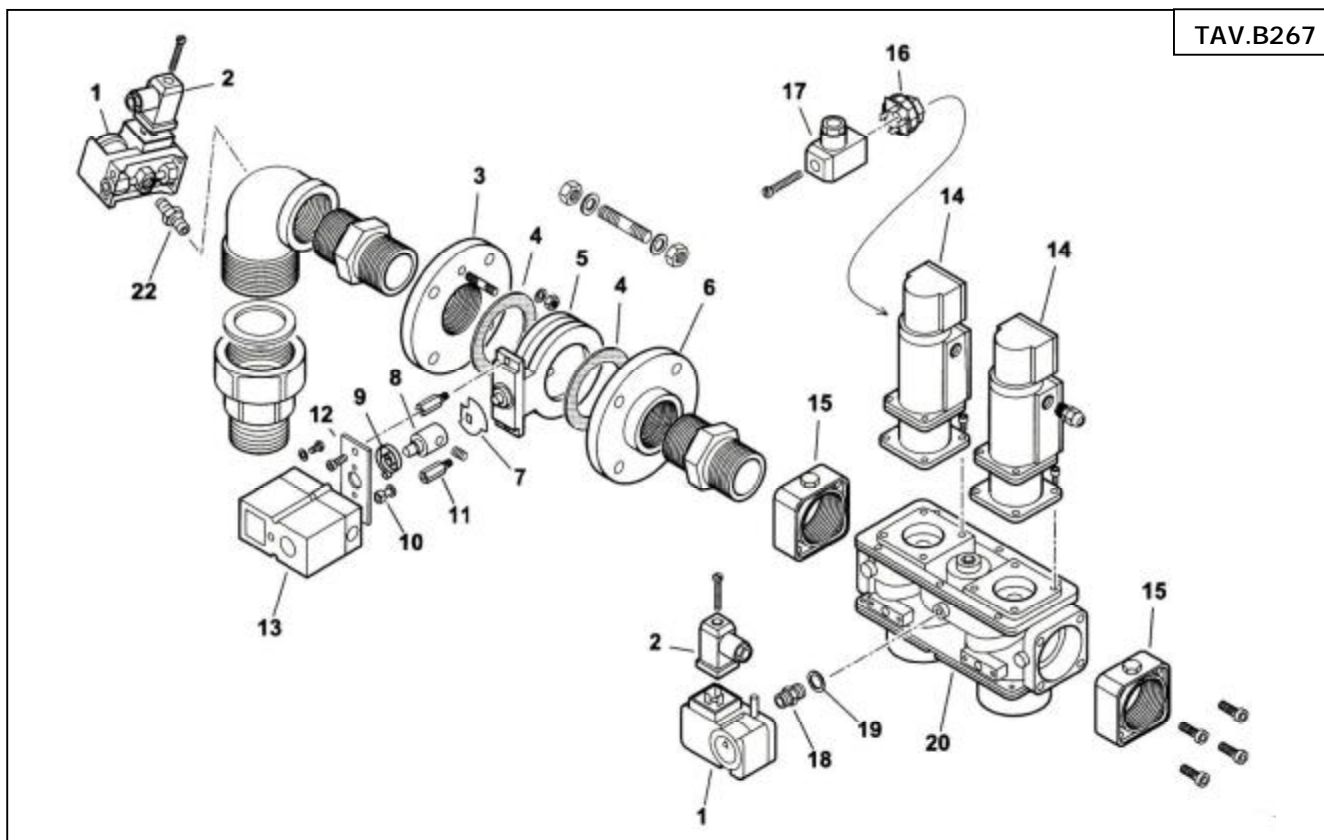

Control Panel - BGN 200 Modulating

TAV.C335

Key	Part No	Description	Key	Part No	Description
1	B07-0012010100	Box	14	B07-0005130043	4 Pole Connector
2	B07-0006060008	Switch Panel	15	B07-0005030152	Display
3	B07-0006020268	MPA22 Controller	16	B07-0005030148	MPA22 Connector
4	B07-61228	Cover			
5	B07-7456	Fuse			
6	B07-0005120068	On/Off Switch			
7	B07-0005120053	Lock Out Light			
8	B07-0005120041	Auto/Man - Line Switch			
9	B07-0005120038	Manual Switch			
10	B07-0005110070	Overload			
11	B07-0006060019	Switch Panel Badge			
12	B07-0005130051	7 Pole Connector			
13	B07-0005110051	Contactora			

Gas Train - BGN 200 Modulating

TAV.B267

Key	Part No	Description	Key	Part No	Description
1	B07-0005040068	Pressure Switch	14	B07-31176	Valve Actuator
2	B07-23522	Pressure Switch Connector	15	B07-0005090195	Valve Flange
3	B07-0006020042	Flange DN50	16	B07-0005140453	Valve Block Connector
4	B07-23768	Gasket for Flange	17	B07-23521	Valve Connector
5	B07-0006020253	Butterfly Valve	18	B07-0010060030	Nipple
6	B07-23409	Flange DN50	19	B07-4987	Washer
7	B07-0006020254	Position Indicator	20	B07-0005090188	Valve Body
8	B07-0006020250	Coupling	22	B07-0005150151	Nipple
9	B07-0012010105	Spring			
10	B07-0012010106	Pin			
11	B07-0022030047	Spacing Pillar			
12	B07-0012120092	Bracket			
13	B07-0006020265	Servo Motor			