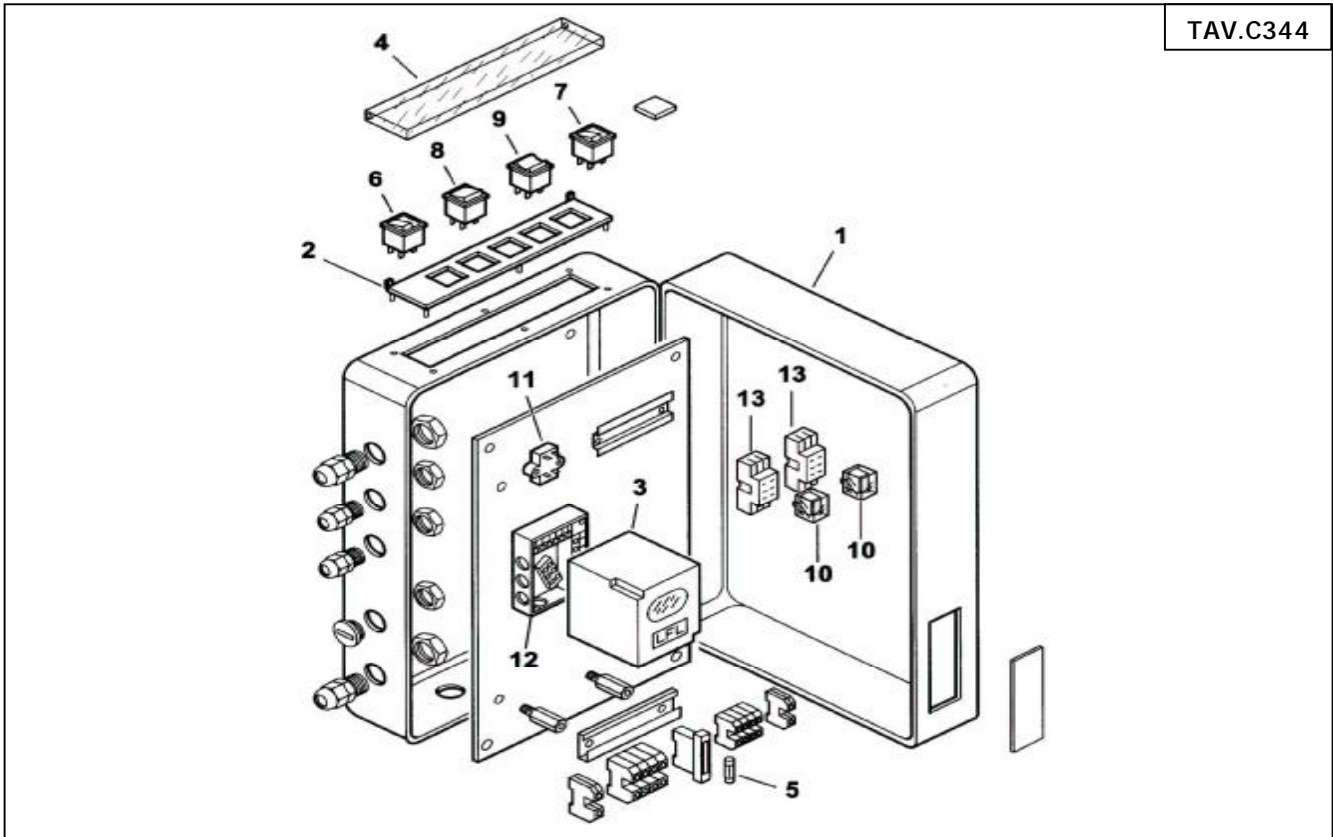

Control Panel BGN 300 LX V

TAV.C344

Key	Part No	Description	Key	Part No	Description
1	B07-0010060098	Box			
2	B07-0006060008	Switch Panel			
3	B07-0005030071	Control Box			
4	B07-61228	Cover			
5	B07-7456	Fuse			
6	B07-0005120039	On/Off Switch			
7	B07-0005120040	Lock Out Light			
8	B07-0005120041	Auto/Man – Line Switch			
9	B07-0005120038	Manual Switch			
10	B07-30460	Overload			
11	B07-0005020034	Filter			
12	B07-23525	Wiring Base			
13	B07-0005110006				