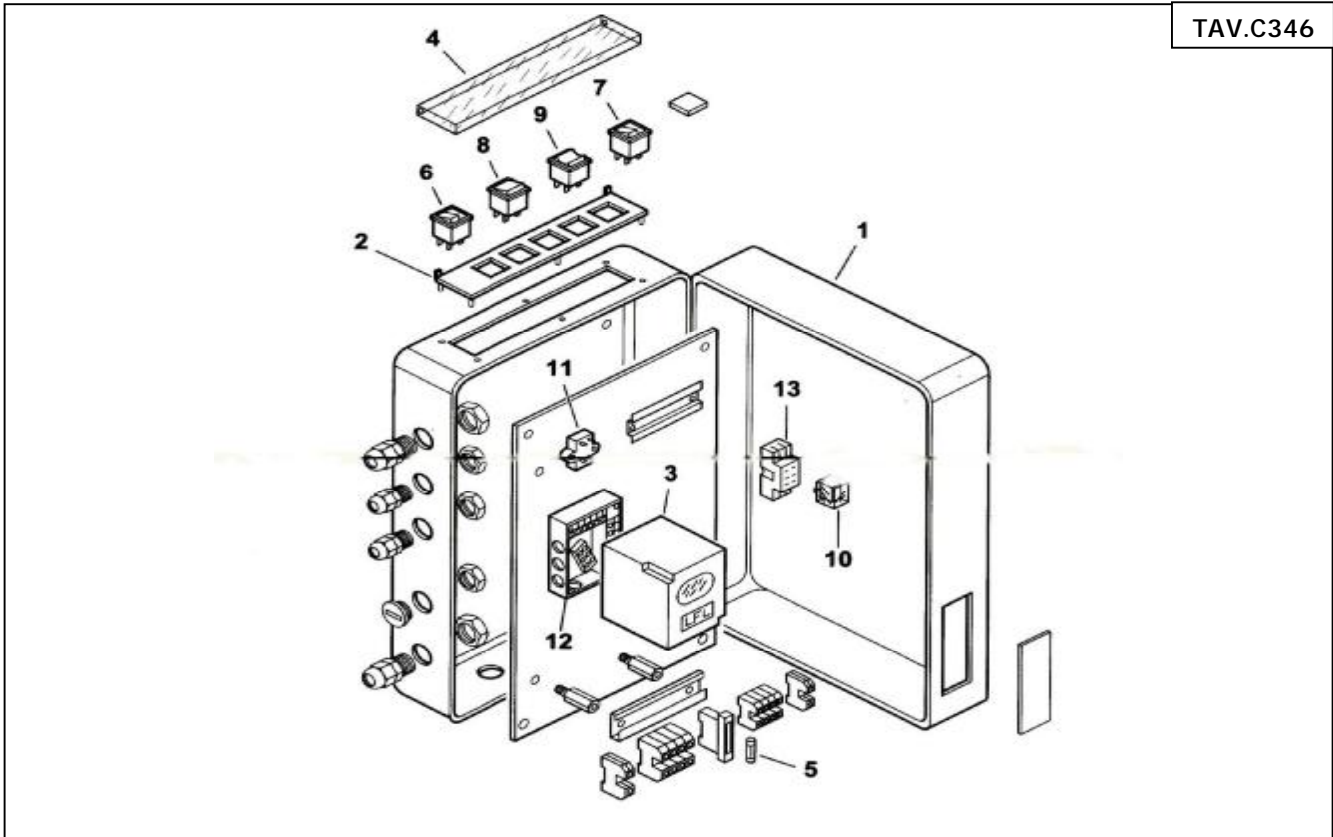

15160015

Key	Part No	Description	Key	Part No	Description
1	B07-0017030042	Flange	29	B07-23839	Gasket
2	B07-834451	Clamp	30	B07-59638	Nipple
3	B07-0017030041	Gasket for Flange	31	B07-19814	Impulse Pipe Fixing
4	B07-61029	Cord Seal	32	B07-23912	Pressure Switch
5	B07-0005040026	Pressure Nipple 90°	33	B07-58029	Pressure Nipple
6	B07-0017030015	End Cone	34	B07-31492	PVC Tube
7	B07-18476	Fixing Nut	35	B07-15995	Transformer
8	B07-0017030022	Burner Tube	36	B07-0005010152	Motor + Inverter
9	B07-59561	Hinge Assembly	37	B07-16952	Fan
10	B07-61007	Hinge Pin	38	B07-16936	Air Guide
11	B07-61153	Gas Elbow	39	B07-0017030030	Air Box
12	B07-0017030040	Gas Tube	40	B07-0017030032	Air Damper Pin
13	B07-61010	Pin	41	B07-0017030033	Air Damper Flap
14	B07-0017030038	Mixer	42	B07-0017030037	Bush
15	B07-0017030039	Bush	43	B07-0017030031	Air Inlet Guard
16	B07-0017030016	Brake Plate	44	B07-54059	Support
17	B07-0017030027	Bracket	45	B07-23205	Air Damper Motor
18	B07-0005060037	Ignition Cable Cap		B07-0005040027	Cover
19	B07-61299	Support	46	B07-0005040054	Potentiometer
20	B07-0010060084	Electrode	47	B07-0005150116	Rapid Connector
21	B07-30223	HT Cable	48	B07-30987	Impulse Pipe Fixing
22	B07-0017030028	Impulse Pipe	49	B07-31483	Pressure Nipple
23	B07-35623	Fixing Nut	50	B07-23845	T Connector
24	B07-4987	Washer	51	B07-0005150117	Olive
25	B07-0006020174	Connector	52	B07-0005150115	T Connector
26	B07-0017030029	Impulse Pipe			
27	B07-3172	Sight Glass Holder			
28	B07-0020020030	Sight Glass			
				TAV.C346	Control Panel

Control Panel - BGN 40 LX V

TAV.C346

Key	Part No	Description	Key	Part No	Description
1	B07-0010060098	Box			
2	B07-0006060008	Switch Panel			
3	B07-0005030071	Control Box			
4	B07-61228	Cover			
5	B07-7456	Fuse			
6	B07-0005120039	On/Off Switch			
7	B07-0005120040	Lock Out Light			
8	B07-0005120041	Auto/Man - Line Switch			
9	B07-0005120038	Manual Switch			
10	B07-30460	Overload			
11	B07-0005020034	Filter			
12	B07-23525	Wiring Base			
13	B07-0005110006	Relay Base			