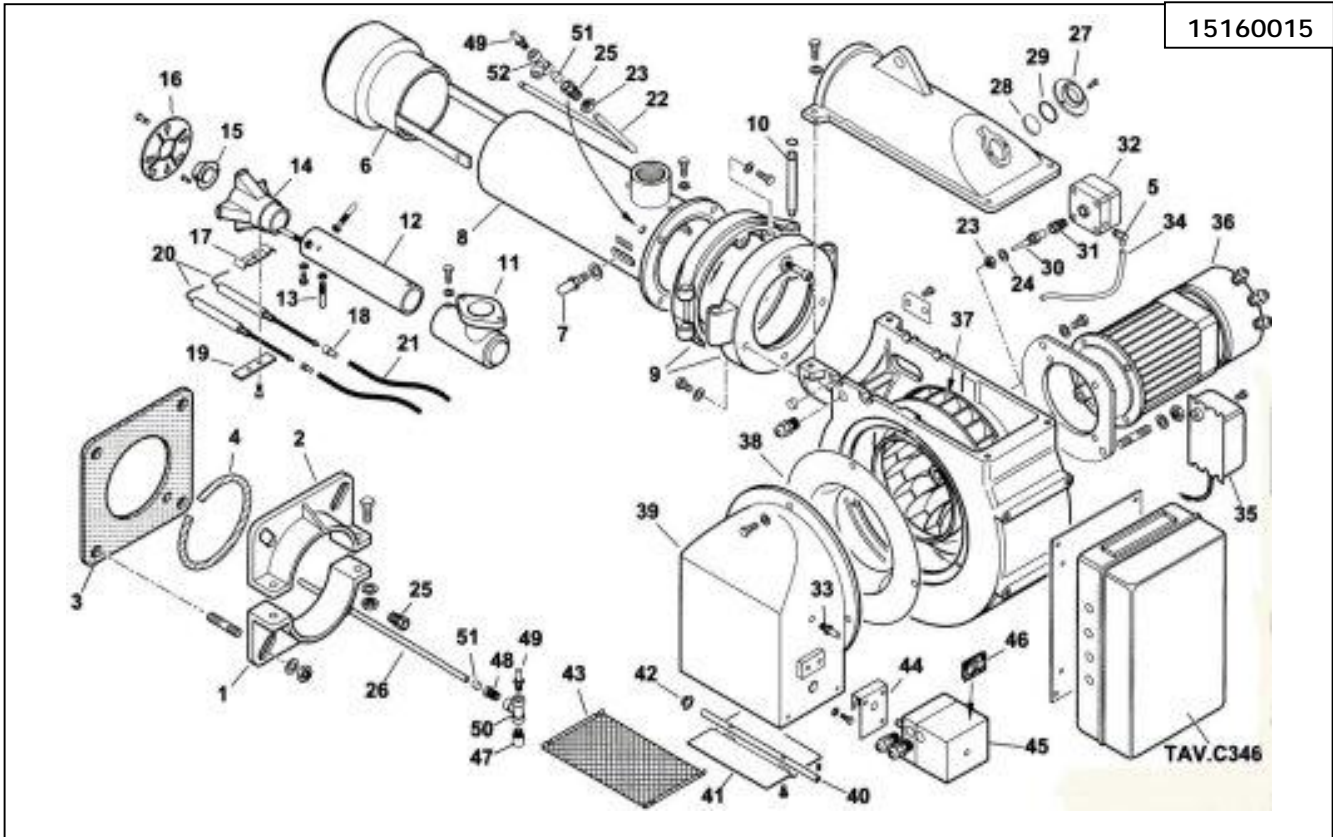

15160015

Key	Part No	Description	Key	Part No	Description
1	B07-0017030042	Flange	29	B07-23839	Gasket
2	B07-834451	Clamp	30	B07-59638	Nipple
3	B07-0017030041	Gasket for Flange	31	B07-19814	Impulse Pipe Fixing
4	B07-61029	Cord Seal	32	B07-23912	Pressure Switch
5	B07-0005040026	Pressure Nipple 90°	33	B07-58029	Pressure Nipple
6	B07-0017030015	End Cone	34	B07-31492	PVC Tube
7	B07-18476	Fixing Nut	35	B07-15995	Transformer
8	B07-0017030022	Burner Tube	36	B07-0005010152	Motor + Inverter
9	B07-59561	Hinge Assembly	37	B07-16952	Fan
10	B07-61007	Hinge Pin	38	B07-16936	Air Guide
11	B07-61153	Gas Elbow	39	B07-0017030030	Air Box
12	B07-0017030040	Gas Tube	40	B07-0017030032	Air Damper Pin
13	B07-61010	Pin	41	B07-0017030033	Air Damper Flap
14	B07-0017030038	Mixer	42	B07-0017030037	Bush
15	B07-0017030039	Bush	43	B07-0017030031	Air Inlet Guard
16	B07-0017030016	Brake Plate	44	B07-54059	Support
17	B07-0017030027	Bracket	45	B07-23205	Air Damper Motor
18	B07-0005060037	Ignition Cable Cap		B07-0005040027	Cover
19	B07-61299	Support	46	B07-0005040054	Potentiometer
20	B07-0010060084	Electrode	47	B07-0005150116	Rapid Connector
21	B07-30223	HT Cable	48	B07-30987	Impulse Pipe Fixing
22	B07-0017030028	Impulse Pipe	49	B07-31483	Pressure Nipple
23	B07-35623	Fixing Nut	50	B07-23845	T Connector
24	B07-4987	Washer	51	B07-0005150117	Olive
25	B07-0006020174	Connector	52	B07-0005150115	T Connector
26	B07-0017030029	Impulse Pipe			
27	B07-3172	Sight Glass Holder			
28	B07-0020020030	Sight Glass			
				TAV.C346	Control Panel

Control Panel - BGN 40 LX V

TAV.C346

Key	Part No	Description	Key	Part No	Description
1	B07-0010060098	Box			
2	B07-0006060008	Switch Panel			
3	B07-0005030071	Control Box			
4	B07-61228	Cover			
5	B07-7456	Fuse			
6	B07-0005120039	On/Off Switch			
7	B07-0005120040	Lock Out Light			
8	B07-0005120041	Auto/Man - Line Switch			
9	B07-0005120038	Manual Switch			
10	B07-30460	Overload			
11	B07-0005020034	Filter			
12	B07-23525	Wiring Base			
13	B07-0005110006	Relay Base			