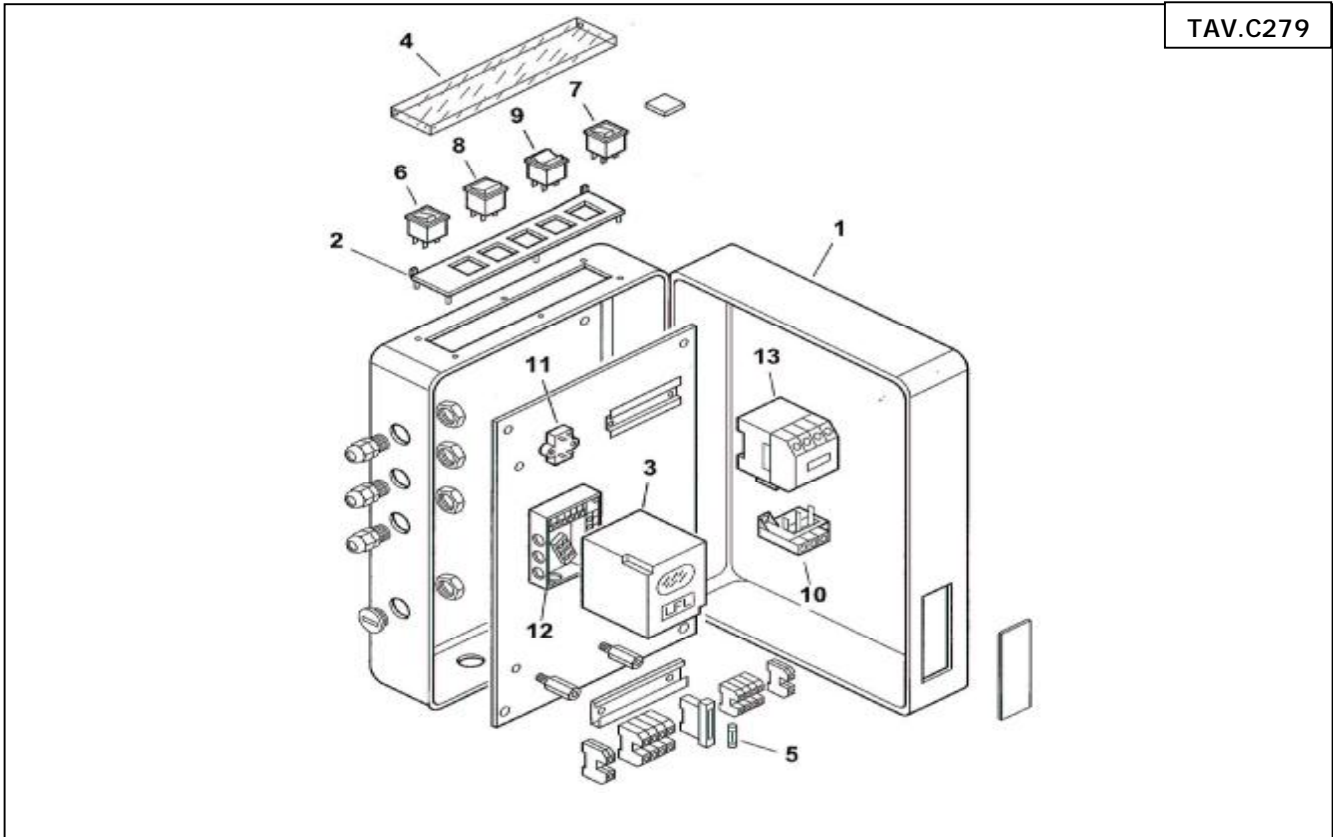

15160010

Key	Part No	Description
1	B07-0017030042	Flange bottom
2	B07-834451	Flange top
3	B07-0017030041	Gasket for Flange
4	B07-61029	Cord Seal
5	B07-0005040026	Pressure Switch
6	B07-0017030015	End Cone
7	B07-18476	Fixing Nut
8	B07-0017030022	Burner Tube
9	B07-59561	Hinge Assembly
10	B07-61007	Hinge Pin
11	B07-61153	Gas Elbow
12	B07-0017030040	Gas Tube
13	B07-61010	Pin
14	B07-0017030038	Mixer
15	B07-0017030039	Bush
16	B07-0017030016	Brake Plate
17	B07-0017030027	Bracket
18	B07-0005060037	Ignition Cable Cap
19	B07-61299	Suppor
20	B07-0010060084	Electrode
21	B07-30223	HT Cable
22	B07-0017030028	Impulse Pipe
23	B07-35623	Nut
24	B07-4987	Washer
25	B07-0006020174	Impulse Pipe Fixing
26	B07-0017030029	Washer

Key	Part No	Description
27	B07-3172	Sight Glass Holder
28	B07-0020020030	Sight Glass
29	B07-23839	Gasket
30	B07-59638	Nipple
31	B07-19814	Impulse Pipe Fixing
32	B07-23912	Pressure Switch
33	B07-58029	Pressure Nipple
34	B07-31492	PVC Tube
35	B07-15995	Transformer
36	B07-16897	Motor
37	B07-16952	Fan
38	B07-16936	Ring
39	B07-0017030030	Air Box
40	B07-0017030032	Air Damper Pin
41	B07-0017030033	Air Damper Flap
42	B07-0017030037	Bush
43	B07-0017030031	Guard
44	B07-54059	Support
45	B07-23205	Air Damper Motor
47	B07-0005150116	Rapid Connector
48	B07-30987	Impulse Pipe Fixing
49	B07-31483	Pressure Nipple
50	B07-23845	T Connector
51	B07-0005150117	Olive
52	B07-0005150115	T Connector
	<b>TAV.C279</b>	<b>Control Panel</b>

# Control Panel - BGN 40 LX

TAV.C279

Key	Part No	Description	Key	Part No	Description
1	B07-57332	Box			
2	B07-0006060006	Switch Panel			
3	B07-0005030071	Control Box			
4	B07-61228	Cover			
5	B07-7456	Fuse			
6	B07-0005120039	On/Off Switch			
7	B07-0005120040	Lock Out Light			
8	B07-0005120041	Auto/Man - Line Switch			
9	B07-0005130044	Manual Switch			
10	B07-0005110074	Overload			
11	B07-0005020034	Filter			
12	B07-23525	Wiring Base			
13	B07-0005110056	Contactor			