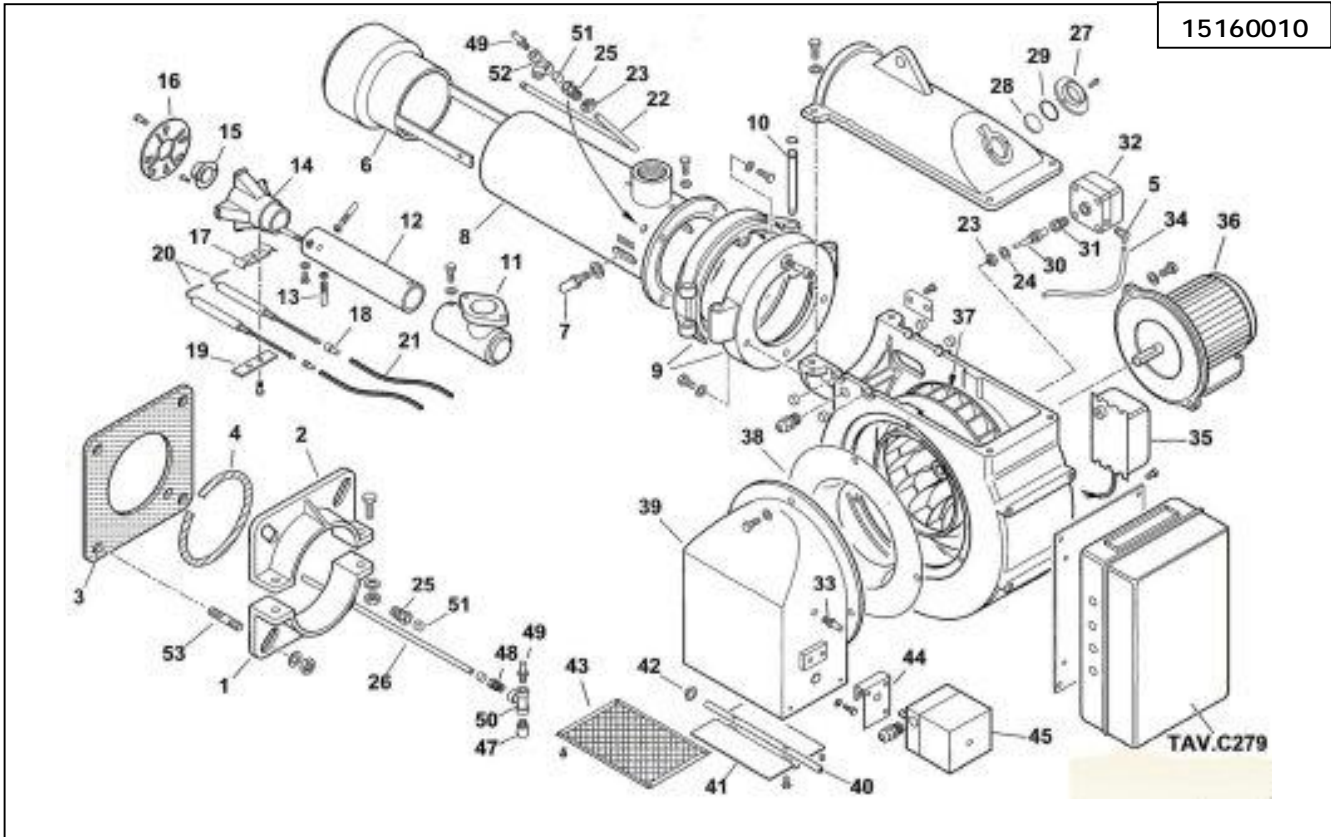

15160010

Key	Part No	Description
1	B07-0017030042	Flange bottom
2	B07-834451	Flange top
3	B07-0017030041	Gasket for Flange
4	B07-61029	Cord Seal
5	B07-0005040026	Pressure Switch
6	B07-0017030015	End Cone
7	B07-18476	Fixing Nut
8	B07-0017030022	Burner Tube
9	B07-59561	Hinge Assembly
10	B07-61007	Hinge Pin
11	B07-61153	Gas Elbow
12	B07-0017030040	Gas Tube
13	B07-61010	Pin
14	B07-0017030038	Mixer
15	B07-0017030039	Bush
16	B07-0017030016	Brake Plate
17	B07-0017030027	Bracket
18	B07-0005060037	Ignition Cable Cap
19	B07-61299	Suppor
20	B07-0010060084	Electrode
21	B07-30223	HT Cable
22	B07-0017030028	Impulse Pipe
23	B07-35623	Nut
24	B07-4987	Washer
25	B07-0006020174	Impulse Pipe Fixing
26	B07-0017030029	Washer

Key	Part No	Description
27	B07-3172	Sight Glass Holder
28	B07-0020020030	Sight Glass
29	B07-23839	Gasket
30	B07-59638	Nipple
31	B07-19814	Impulse Pipe Fixing
32	B07-23912	Pressure Switch
33	B07-58029	Pressure Nipple
34	B07-31492	PVC Tube
35	B07-15995	Transformer
36	B07-16897	Motor
37	B07-16952	Fan
38	B07-16936	Ring
39	B07-0017030030	Air Box
40	B07-0017030032	Air Damper Pin
41	B07-0017030033	Air Damper Flap
42	B07-0017030037	Bush
43	B07-0017030031	Guard
44	B07-54059	Support
45	B07-23205	Air Damper Motor
47	B07-0005150116	Rapid Connector
48	B07-30987	Impulse Pipe Fixing
49	B07-31483	Pressure Nipple
50	B07-23845	T Connector
51	B07-0005150117	Olive
52	B07-0005150115	T Connector
	<b>TAV.C279</b>	<b>Control Panel</b>

# Control Panel - BGN 40 LX

TAV.C279

Key	Part No	Description	Key	Part No	Description
1	B07-57332	Box			
2	B07-0006060006	Switch Panel			
3	B07-0005030071	Control Box			
4	B07-61228	Cover			
5	B07-7456	Fuse			
6	B07-0005120039	On/Off Switch			
7	B07-0005120040	Lock Out Light			
8	B07-0005120041	Auto/Man - Line Switch			
9	B07-0005130044	Manual Switch			
10	B07-0005110074	Overload			
11	B07-0005020034	Filter			
12	B07-23525	Wiring Base			
13	B07-0005110056	Contactor			