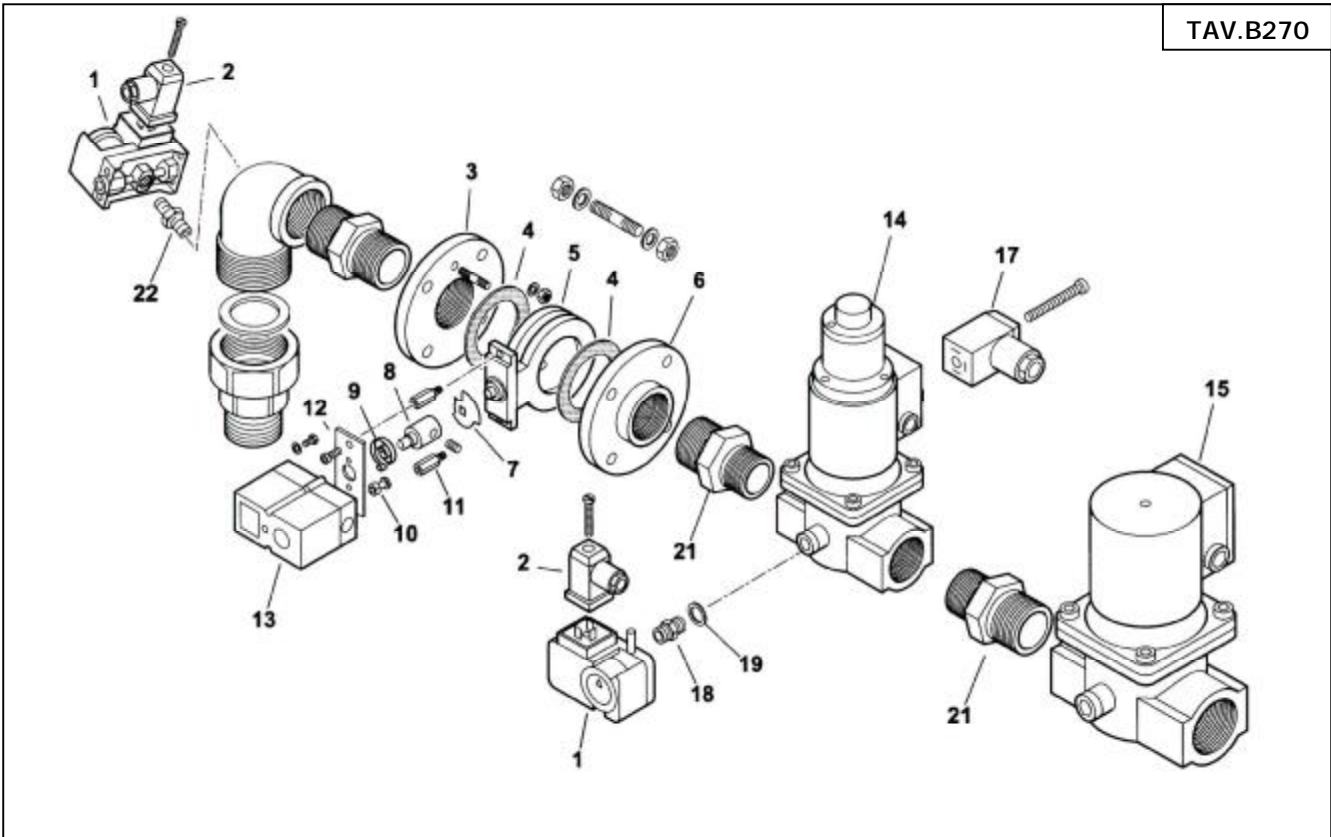

Control Panel - BGN 40 Modulating ME

TAV.C336

Key	Part No	Description	Key	Part No	Description
1	B07-0012010100	Box	14	B07-0005130043	4 Pole Connector
2	B07-0006060008	Switch Panel	15	B07-0005030152	Display
3	B07-0006020268	MPA22 Controller	16	B07-0005130148	MPA22 Connector
4	B07-61228	Cover			
5	B07-7456	Fuse			
6	B07-0005120068	On/Off Switch			
7	B07-0005120053	Lock Out Light			
8	B07-0005120041	Auto/Man – Line Switch			
9	B07-0005120038	Manual Switch			
10	B07-0005110066	Overload			
11	B07-0006060019	Switch Panel Badge			
12	B07-0005130051	7 Pole Connector			
13	B07-0005110051	Contactor			

Gas Train - BGN 40 Modulating ME

TAV.B270

Key	Part No	Description	Key	Part No	Description
1	B07-0005040068	Pressure Switch		B07-0005090052	Valve
2	B07-23522	Pressure Connector	14	B07-0005090079	Coil
3	B07-0006020039	Flange DN40		B07-0005090081	Valve Stem
4	B07-23767	Gasket for Flange	15	B07-0005090053	Valve
5	B07-0006020256	Butterfly Valve		B07-0005090096	Coil
6	B07-23401	Flange DN40		B07-0005090083	Valve Stem
7	B07-0006020254	Position Indicator	17	B07-23521	Valve Connector
8	B07-0006020250	Coupling	18	B07-0010060030	Nipple
9	B07-0012010105	Spring	19	B07-4987	Washer
10	B07-0012010106	Pin	21	B07-30175	Reducing Nipple
11	B07-0022030047	Spacing Pillar	22	B07-0005150151	Nipple
12	B07-0012120092	Bracket			
13	B07-0006020265	Servo Motor			