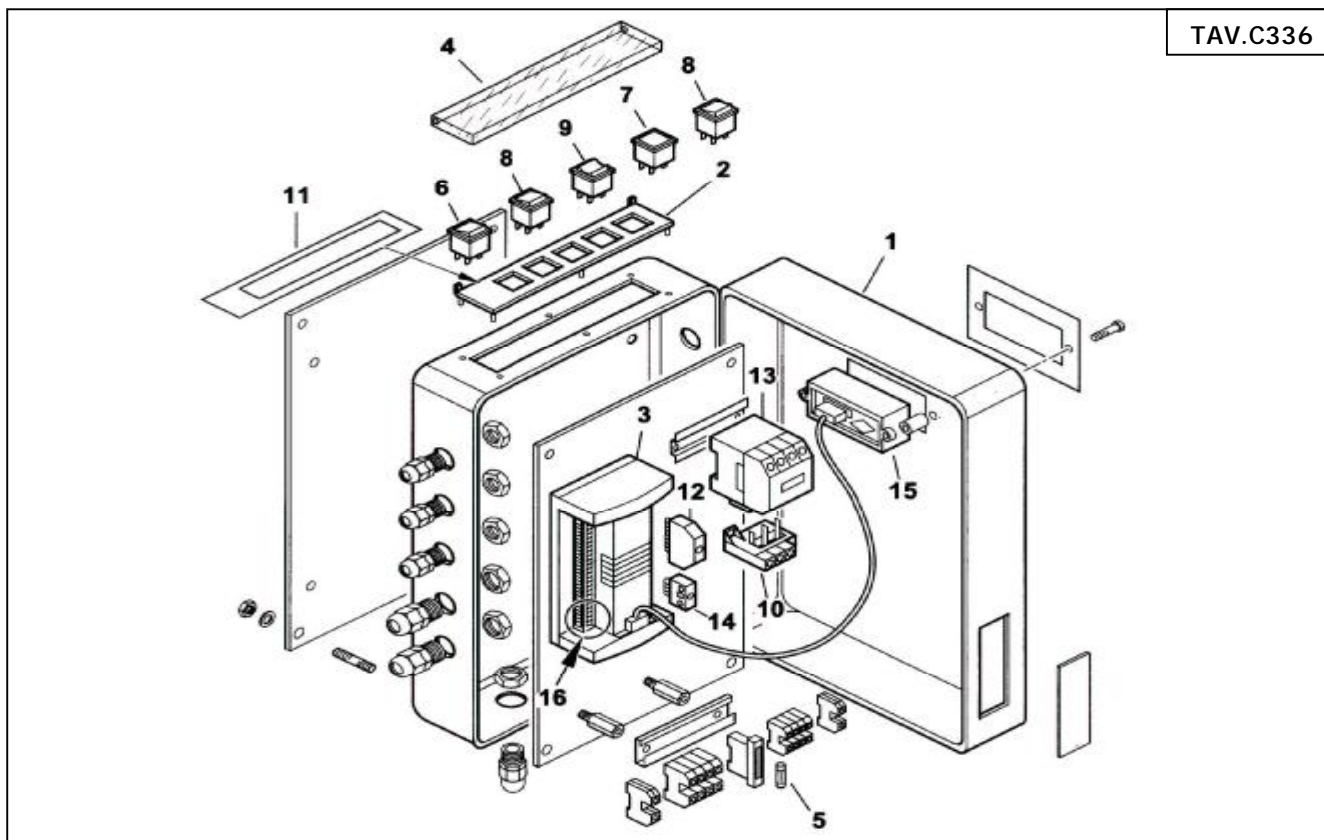

BGN 40 Modulating ME

Key	Part No	Description	Key	Part No	Description
1	B07-834451	Half Flange	22	B07-3172	Sight Glass Holder
2	B07-61029	Cord Seal	23	B07-0020020030	Sight Glass
3	B07-34462	Gasket for Flange	24	B07-23839	O-ring
4	B07-0005140046	Ionisation Cable	25	B07-59638	Nipple
5	B07-61021	End Cone	26	B07-31053	Bush
6	B07-18476	Fixing Nut	27	B07-30245	Pressure Switch
7	B07-61154	Burner Tube	28	B07-15995	Transformer
8	B07-59561	Hinge Assembly	29	B07-16897	Motor
9	B07-61007	Hinge Pin	30	B07-16952	Fan
10	B07-61153	Gas Elbow	31	B07-16936	Air Guide
11	B07-61011	Gas Entry Tube	32	B07-0017030057	Air Damper Pin
12	B07-61018	Probe	33	B07-14212	Air Damper Flap
13	B07-61016	Mixer	34	B07-54056	Bush
14	B07-16905	Spacer	35	B07-34489	Air Inlet Guard
15	B07-16904	Brake Plate	36	B07-0006020266	Air Damper Flap
16	B07-0005060037	Ignition Cable Cap	37	B07-0006020188	Coupling
17	B07-61299	Support	38	B07-0010030086	Bracket
18	B07-61017	Electrode			
19	B07-30223	HT Cable			
20	B07-35623	Fixing Nut			
21	B07-4987	Washer			
				TAV.C336	Control Panel
				TAV.B270	Gas Train

Control Panel - BGN 40 Modulating ME

TAV.C336

Key	Part No	Description	Key	Part No	Description
1	B07-0012010100	Box	14	B07-0005130043	4 Pole Connector
2	B07-0006060008	Switch Panel	15	B07-0005030152	Display
3	B07-0006020268	MPA22 Controller	16	B07-0005130148	MPA22 Connector
4	B07-61228	Cover			
5	B07-7456	Fuse			
6	B07-0005120068	On/Off Switch			
7	B07-0005120053	Lock Out Light			
8	B07-0005120041	Auto/Man – Line Switch			
9	B07-0005120038	Manual Switch			
10	B07-0005110066	Overload			
11	B07-0006060019	Switch Panel Badge			
12	B07-0005130051	7 Pole Connector			
13	B07-0005110051	Contactor			