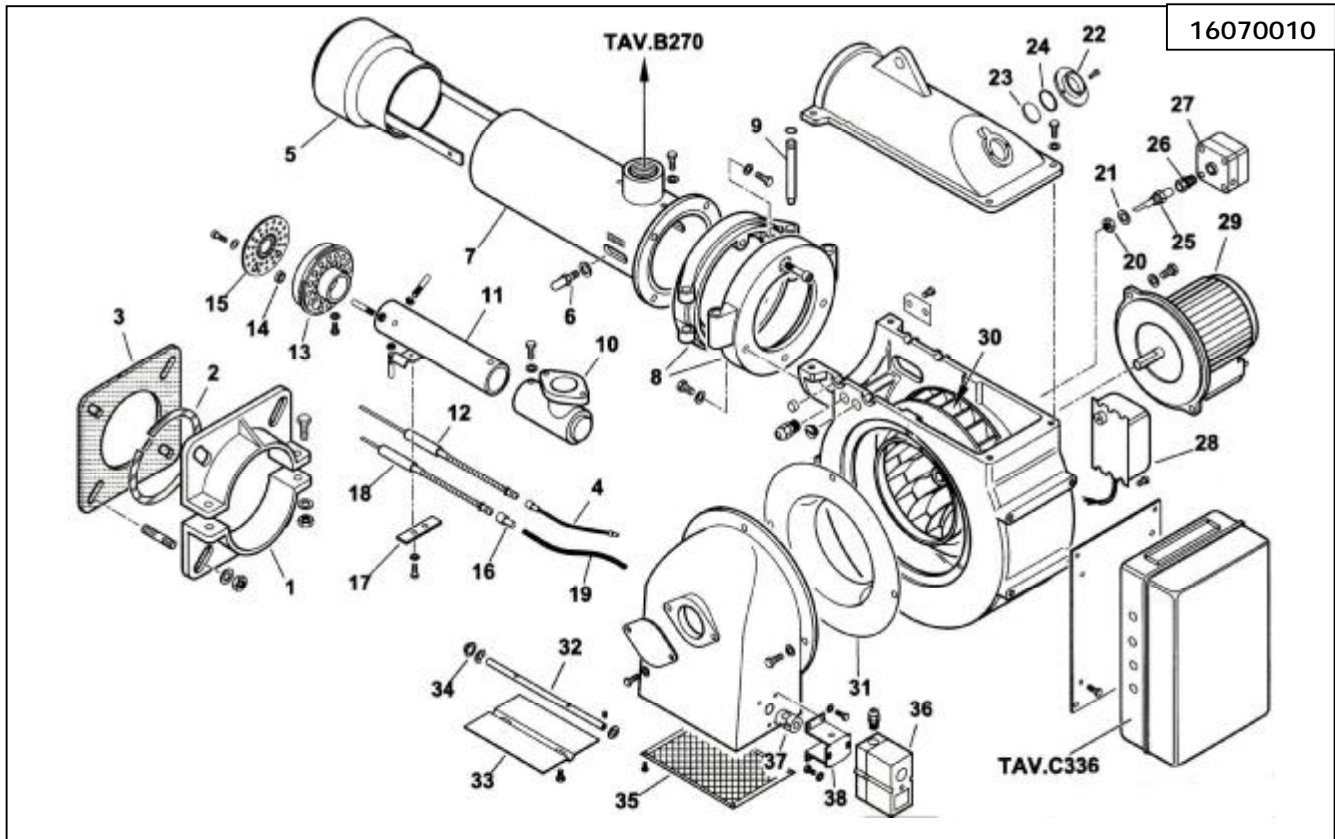

BGN 40 Modulating ME

Key	Part No	Description	Key	Part No	Description
1	B07-834451	Half Flange	22	B07-3172	Sight Glass Holder
2	B07-61029	Cord Seal	23	B07-0020020030	Sight Glass
3	B07-34462	Gasket for Flange	24	B07-23839	O-ring
4	B07-0005140046	Ionisation Cable	25	B07-59638	Nipple
5	B07-61021	End Cone	26	B07-31053	Bush
6	B07-18476	Fixing Nut	27	B07-30245	Pressure Switch
7	B07-61154	Burner Tube	28	B07-15995	Transformer
8	B07-59561	Hinge Assembly	29	B07-16897	Motor
9	B07-61007	Hinge Pin	30	B07-16952	Fan
10	B07-61153	Gas Elbow	31	B07-16936	Air Guide
11	B07-61011	Gas Entry Tube	32	B07-0017030057	Air Damper Pin
12	B07-61018	Probe	33	B07-14212	Air Damper Flap
13	B07-61016	Mixer	34	B07-54056	Bush
14	B07-16905	Spacer	35	B07-34489	Air Inlet Guard
15	B07-16904	Brake Plate	36	B07-0006020266	Air Damper Flap
16	B07-0005060037	Ignition Cable Cap	37	B07-0006020188	Coupling
17	B07-61299	Support	38	B07-0010030086	Bracket
18	B07-61017	Electrode			
19	B07-30223	HT Cable			
20	B07-35623	Fixing Nut			
21	B07-4987	Washer			
				TAV.C336	Control Panel
				TAV.B270	Gas Train

Control Panel - BGN 40 Modulating ME

TAV.C336

Key	Part No	Description	Key	Part No	Description
1	B07-0012010100	Box	14	B07-0005130043	4 Pole Connector
2	B07-0006060008	Switch Panel	15	B07-0005030152	Display
3	B07-0006020268	MPA22 Controller	16	B07-0005130148	MPA22 Connector
4	B07-61228	Cover			
5	B07-7456	Fuse			
6	B07-0005120068	On/Off Switch			
7	B07-0005120053	Lock Out Light			
8	B07-0005120041	Auto/Man – Line Switch			
9	B07-0005120038	Manual Switch			
10	B07-0005110066	Overload			
11	B07-0006060019	Switch Panel Badge			
12	B07-0005130051	7 Pole Connector			
13	B07-0005110051	Contactor			