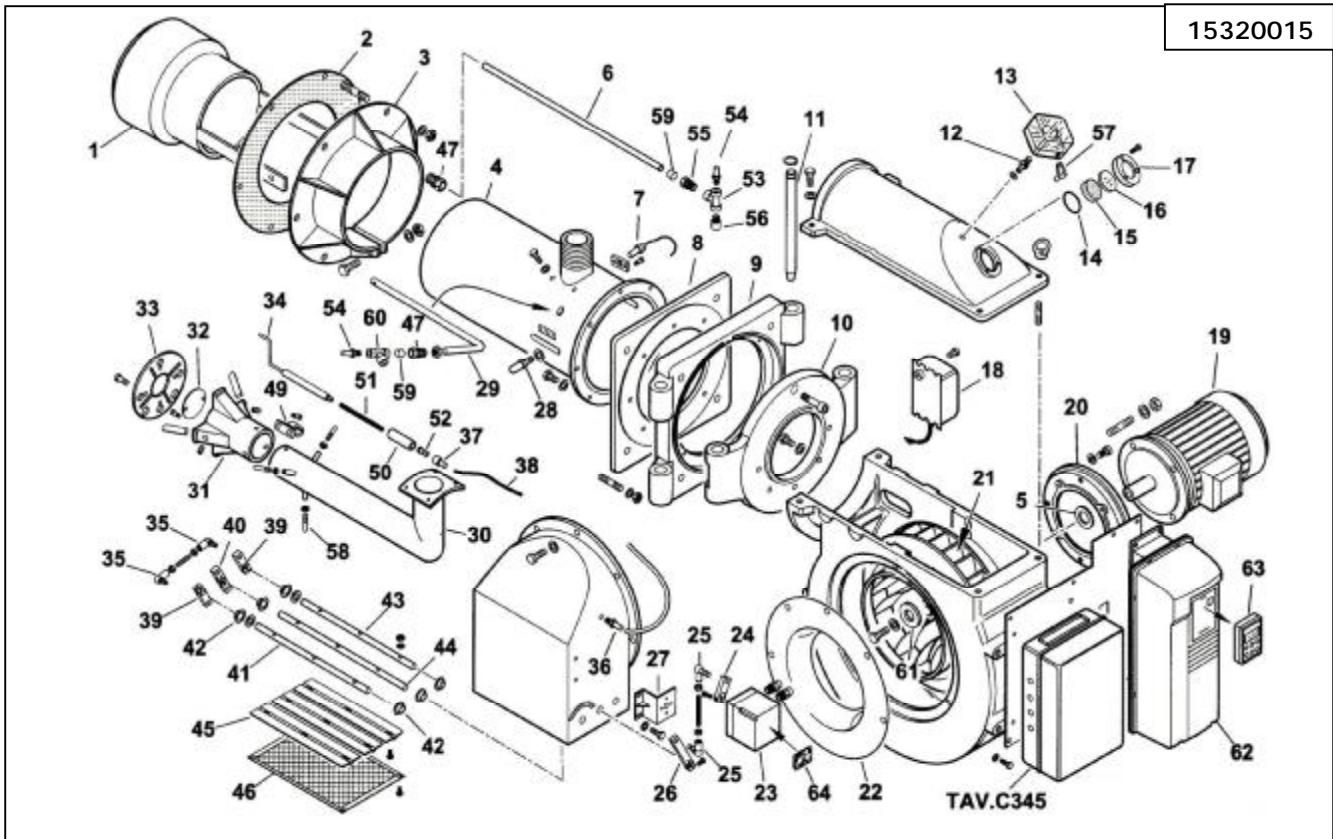

15320015

Key	Part No	Description
1	B07-45232	End Cone
2	B07-45244	Gasket for Flange
3	B07-45239	Flange
4	B07-45238	Burner Tube
5	B07-44858	Spacer
6	B07-45237	Impulse Pipe
7	B07-30837	UV Cell
8	B07-45226	Flange
9	B07-45227	Hinge
10	B07-0014020002	Hinge
11	B07-0014020005	Pin
12	B07-18722	Nipple
13	B07-23912	Pressure Switch
14	B07-23299	O-Ring
15	B07-38610	Sight Glass (fume')
16	B07-38609	Sight Glass
17	B07-38611	Sight Glass Holder
18	B07-15995	Transformer
19	B07-30533	Motor
20	B07-45000	Flange
21	B07-44772	Fan
22	B07-44774	Air Guide
23	B07-31071	Air Damper Motor
24	B07-45240	Lever
25	B07-18695	Lever Elbow
26	B07-45242	Lever
27	B07-0014060010	Support
28	B07-18476	Fixing Nut
29	B07-45236	Impulse Pipe
30	B07-45231	Gas Tube
31	B07-45284	Gas Head
32	B07-45230	Diaphragm
33	B07-45228	Brake Plate

Key	Part No	Description
34	B07-45243	Electrode
35	B07-18690	Elbow Fixing
36	B07-31483	Pressure Nipple
37	B07-0005060037	Ignition Cable Cap
38	B07-30223	HT Cable
39	B07-45224	Lever
40	B07-45225	Lever
41	B07-45247	Pin
42	B07-0019010010	Bush
43	B07-13337	Pin
44	B07-13336	Pin
45	B07-45223	Air Damper Flap
46	B07-13372	Air Inlet Guard
47	B07-0006020174	Impulse Pipe Fixing
48	B07-45234	Reduction Nipple
49	B07-45286	Electrode Holder
50	B07-23928	Insulator
51	B07-45283	Extension
52	B07-53615	Pressure Nipple
53	B07-23845	T Connector
54	B07-31483	Pressure Nipple
55	B07-30987	Impulse Pipe Fixing
56	B07-0005150116	Rapid Connector
57	B07-0005040026	Pressure Nipple 90°
58	B07-44114	Pin
59	B07-0005150117	Olive
60	B07-0005150115	T Connector
61	B07-0022030036	Spacer
62	B07-0005030145	Inverter
63	B07-0005030160	Inverter Pad
64	B07-0005040053	Potentiometer
	TAV.C345	Control Panel