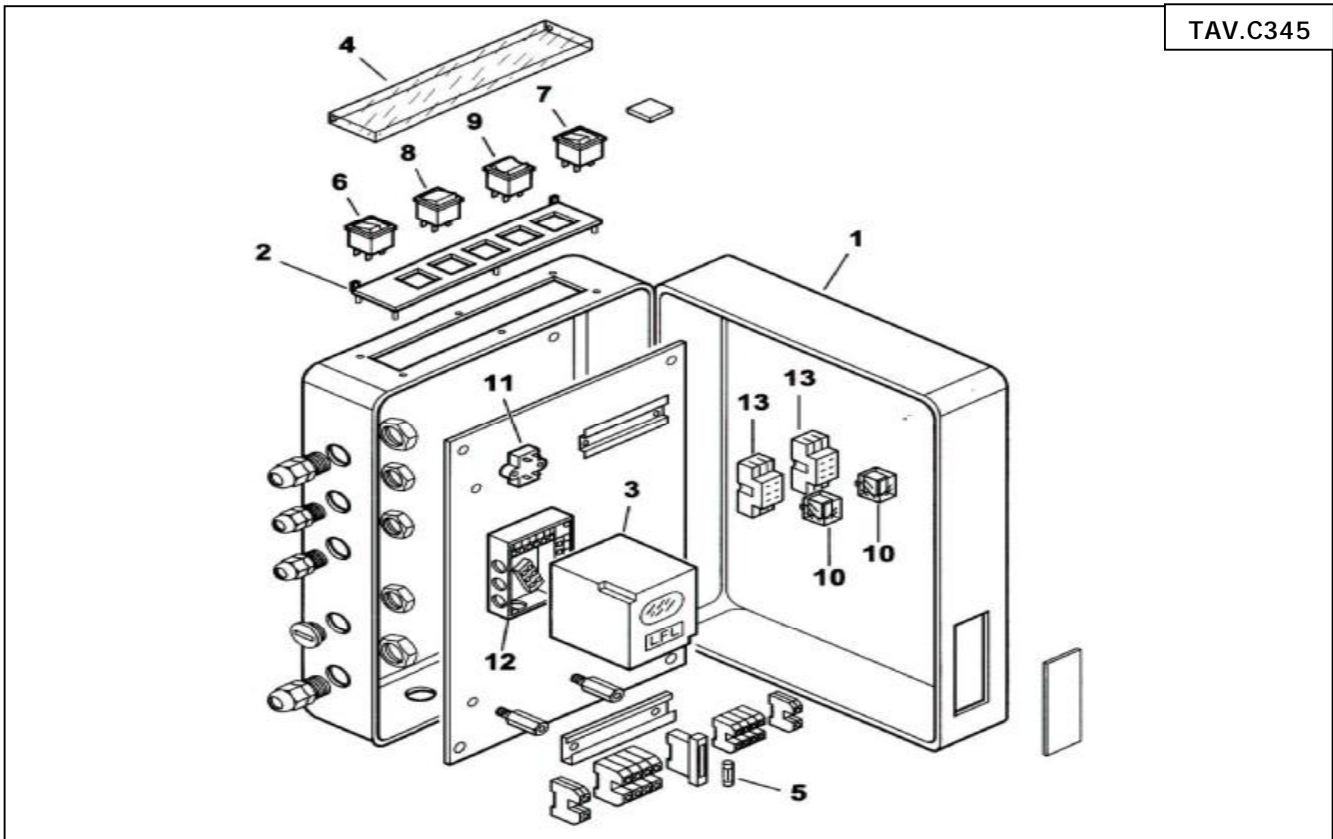

Control Panel - BGN 540 LX V

TAV.C345

Key	Part No	Description	Key	Part No	Description
1	B07-0010060098	Box			
2	B07-0006060008	Switch Panel			
3	B07-0005030071	Control Box			
4	B07-61228	Cover			
5	B07-7456	Fuse			
6	B07-0005120039	On/Off Switch			
7	B07-0005120040	Lock Out Light			
8	B07-0005120041	Auto/Man – Line Switch			
9	B07-0005120038	Manual Switch			
10	B07-30460	Overload			
11	B07-0005020034	Filter			
12	B07-23525	Wiring Base			
13	B07-0005110006	Relay Base