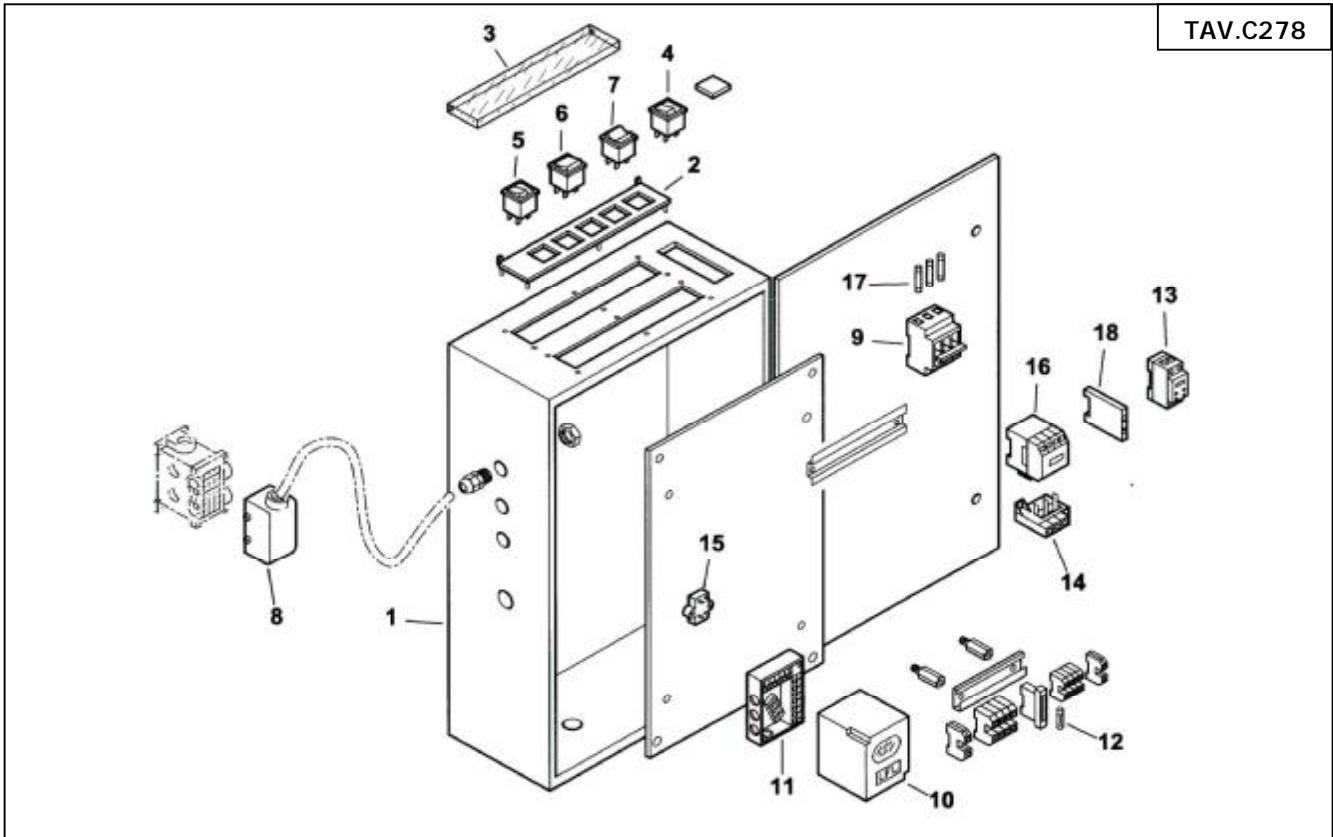

# Control Panel - BGN 540 LX

TAV.C278

Key	Part No	Description	Key	Part No	Description
1	B07-0012070011	Box	14	B07-0005110074	Overload
2	B07-0006060008	Switch Panel	15	B07-0005020034	Filter
3	B07-61228	Cover	16	B07-0005110055	Contactor ABB-A16
4	B07-0005120040	Lock Out Light		B07-0005110056	Contactor ABB-A26
5	B07-0005120039	On/Off Switch	17	B07-23389	Fuse
6	B07-0005120041	Auto/Man - Line Switch	18	B07-0005110080	
7	B07-0005120038	Manual Switch			
8	B07-0005130044	10 Pole Connector			
9	B07-23307	Fuse Box			
10	B07-0005110071	Control Box			
11	B07-23525	Wiring Base			
12	B07-7456	Fuse			
13	B07-23231				