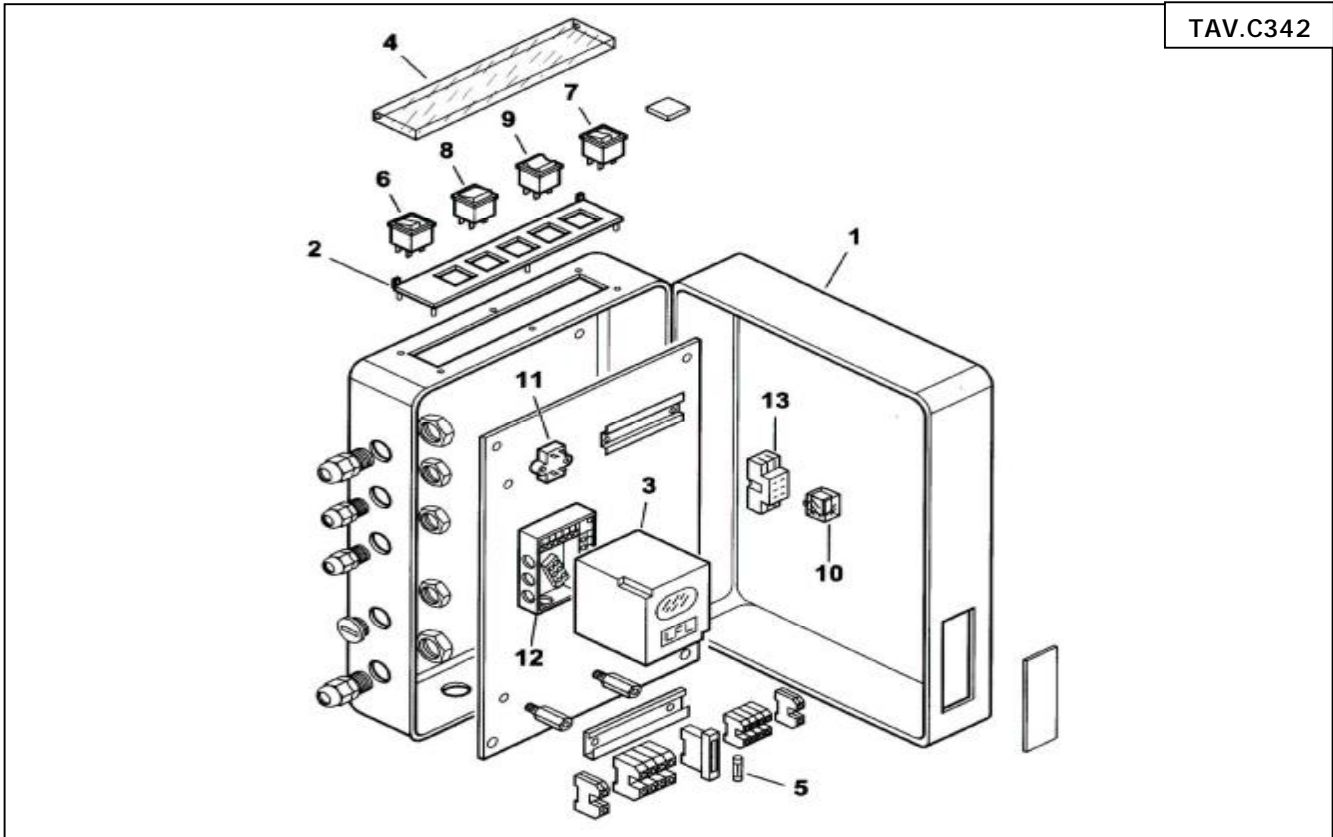

Key	Part No	Description
1	B07-0010060079	Flange
3	B07-0010060089	Gasket for Flange
4	B07-30149	Cord Seal
5	B07-0005040026	Pressure Nipple 90°
6	B07-0010060101	End Cone
7	B07-18476	Fixing Nut
8	B07-0010060097	Burner Tube
9	B07-34991	Hinge Assembly
10	B07-56084	Hinge Pin
11	B07-34911	Gas Elbow
12	B07-0010060088	Gas Tube
13	B07-57133	Pin
14	B07-0010060083	Mixer
15	B07-0010060082	Bush
16	B07-0010060081	Brake Plate
17	B07-0010060090	Bracket
18	B07-0005060037	Ignition Cable Cap
19	B07-34929	Support
20	B07-0010060084	Electrode
21	B07-30223	HT Cable
22	B07-0010060105	Impulse Pipe
23	B07-35623	Fixing Nut
24	B07-4987	Washer
25	B07-0006020174	Connector
26	B07-0010060086	Impulse Pipe
27	B07-3172	Sight Glass Holder
28	B07-0020020030	Sight Glass
29	B07-23839	Gasket

Key	Part No	Description
30	B07-0010060035	Nipple
31	B07-19814	Impulse Pipe Fixing
32	B07-23912	Pressure Switch
33	B07-58029	Pressure Nipple
34	B07-31492	PVC Tube
35	B07-15995	Transformer
36	B07-0005010150	Motor+ Inverter
37	B07-98186	Fan
38	B07-29588	Air Guide
39	B07-0010060091	Air Box
40	B07-0010060095	Air Damper Pin
41	B07-0010060104	Air Damper Flap
42	B07-0017030037	Bush
43	B07-0010060117	Air Inlet Guard
44	B07-54059	Support
45	B07-23205	Air Damper Motor
	B07-0005040027	Cover
46	B07-28078	Spacer
47	B07-0005150116	Rapid Connector
48	B07-30987	Impulse Ppe Fixing
49	B07-31483	Pressure Nipple
50	B07-23845	T Connector
51	B07-0005150117	Olive
52	B07-0005150115	Tconnector
53	B07-0005030161	Programmer
54	B07-0005040054	Potentiometer
	TAV.C342	Control Panel

Control Panel - BGN 60 LX V

TAV.C342

Key	Part No	Description	Key	Part No	Description
1	B07-0010060098	Box			
2	B07-0006060008	Switch Panel			
3	B07-0005030071	Control Box			
4	B07-61228	Cover			
5	B07-7456	Fuse			
6	B07-0005120039	On/Off Switch			
7	B07-0005120040	Lock Out Light			
8	B07-0005120041	Auto/Man - Line Switch			
9	B07-0005120038	Manual Switch			
10	B07-30460	Overload			
11	B07-0005020034	Filter			
12	B07-23525	Wiring Base			
13	B07-0005110006	Relay Base			