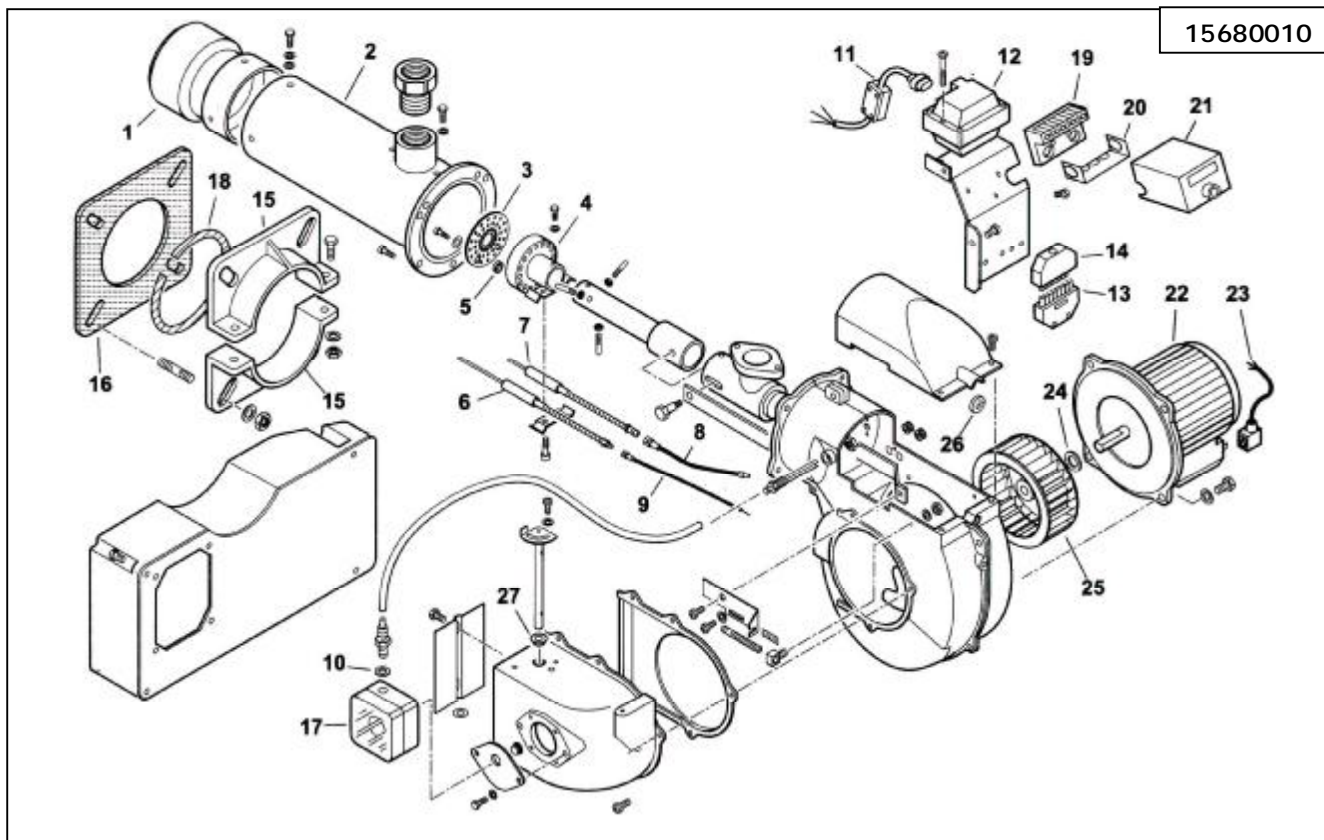

# BGS 30 – 1 Stage

15680010

Key	Part No	Description	Key	Part No	Description
1	B07-0020020027	End Cone	20	B07-0005030012	Cable Entry Plate
2	B07-0020020041	Burner Tube	21	B07-23400	Control Box
3	B07-31514	Air Adjustment Wheel	22	B07-0005010059	Motor
4	B07-54217	Gas Head		B07-95079	Capacitor
5	B07-31528	Spacer	23	B07-0005130096	Motor Cable
6	B07-53122	Probe	24	B07-28718	Spacer
7	B07-53121	Electrode	25	B07-61013	Fan
8	B07-0005020036	HT Cable	26	B07-0020020030	Sight Glass
9	B07-0005140153	Ionisation Cable	27	B07-0019010010	Bush
10	B07-4987	Washer			
11	B07-0005140248	Cable for Transformer			
12	B07-0005020030	Transformer			
13	B07-0005130051	7 Pin Wieland Plug			
14	B07-0005130052	7 Pin Wieland Socket			
15	B07-834451	Half Flange			
16	B07-34462	Gasket for Flange			
17	B07-30245	Pressure Switch			
18	B07-61029	Cord Seal			
19	B07-23527	Base			