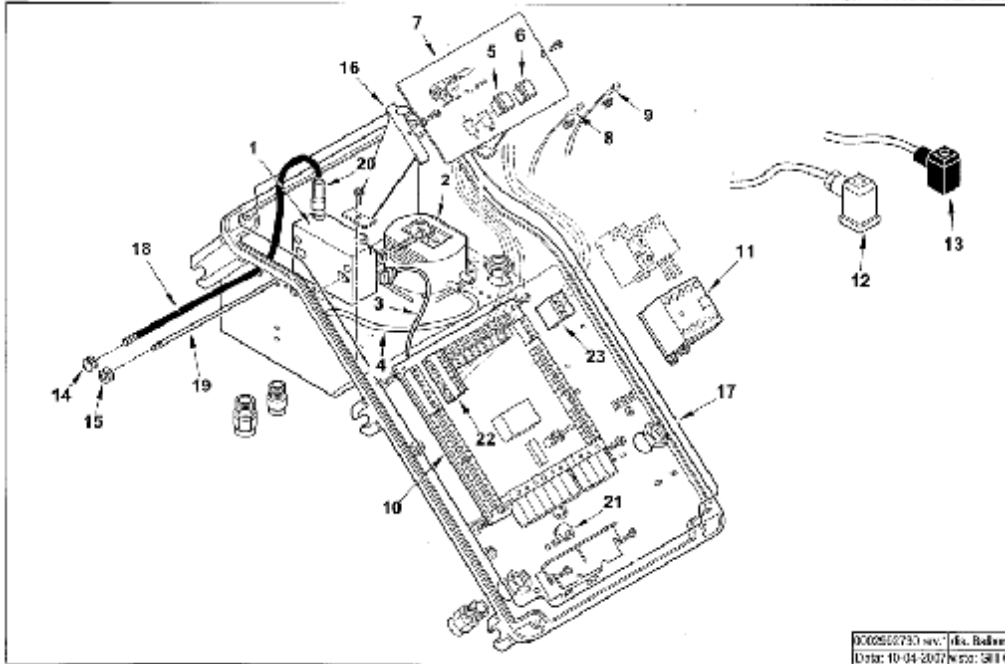

0024010025 -QUADRO ELETRICO - CONTROL PANEL - CUADRO ELECTRICO - APPAREILLAGE ELECTRIQUE - SCHALTGERAETE

000000793 rev. 1 (Es. Bolzano)
 Data: 10-04-2007 Ver. 01: SRI C.
 TAV.C382

Key	Part Number	Description	Key	Part number	Description
1	B07-0005020069	Transformer	14	B07-0005140236	Ionization Grommet
2	B07-0005040112	Pressure Switch (DL8K)	15	B07-0005140469	HT Lead Grommet
3	B07-0005130111	Transformer Cable	16	B07-0024030014	Supporting bracket
4	B07-0005250094	Pressure Switch Tube	17	B07-0024010018	Cable Clamp
5	B07-0005120134	On/Off Switch	18	B07-0005020037	HT Cable
6	B07-0005120135	Reset Switch	19	B07-0005140154	Ionization cable
7	B07-0024010022	Burner Display Plate	20	B07-0005140115	Shroud
8	B07-0005120132	Power LED	21	B07-0024010019	Clamping Screw
9	B07-0005120133	Lockout LED	22	B07-0005130172	7 Pin Plug LED Connectors
10	B07-0006120010	PCP Circuit Board	23	B07-0005130171	4 Pin Plug Switch Connector
11	B07-0005110051	Contactora			
12	D05-210318	Hirschmann 4 way plug Grey			
13	D05-210319	Hirschmann 4 way plug Black			