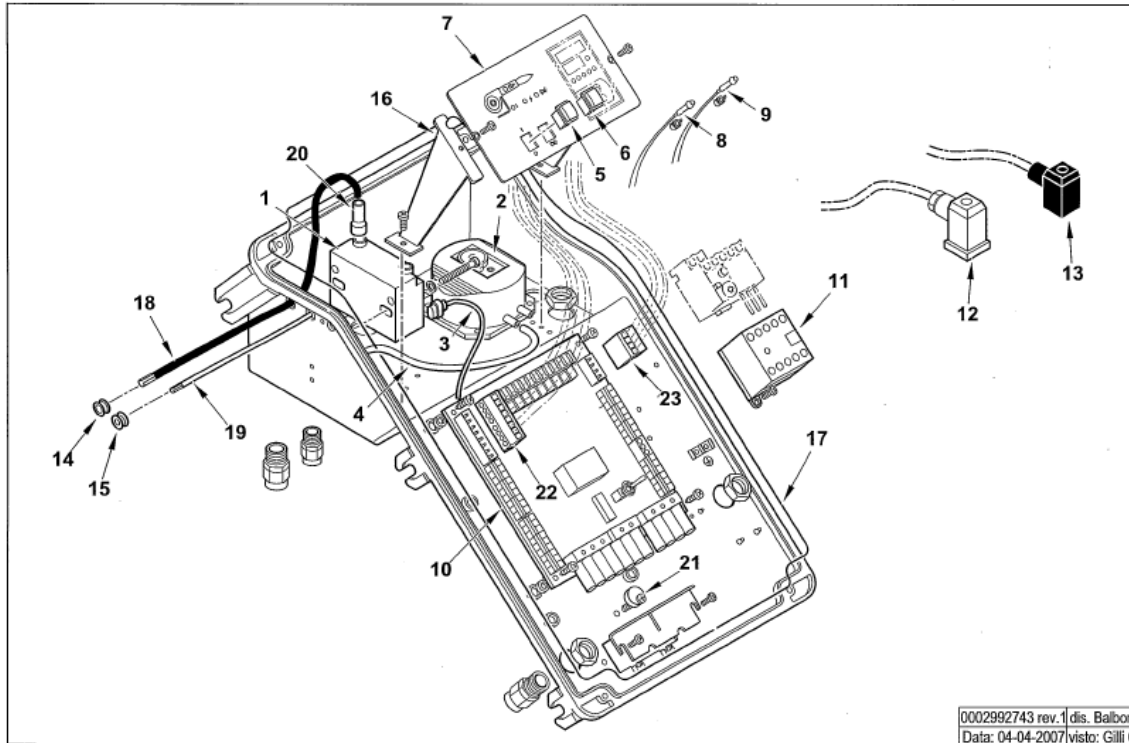

Key	Part Number	Description	Key	Part Number	Description
1	B07-0024030030	End cone	30	B07-0024030020	Securing Screw
2	B07-0024030029	Blast Tube	31	B07-0024020027	Gas Head Mixer
3	B07-0024030003	Gas intake Housing	32	B07-0024030031	Inner Gas Pipe - Straight
4	B07-0024010010	Swing Flange Bolt	33	B07-0024010020	Gas Pipe Adjustment Assembly
5	B07-0024030017	Sealing gasket	34	B07-0024030004	Inner Gas Pipe - Angled
6	B07-0005180077	O-ring	35	B07-0024010009	Gas Pipe Adjustment Bracket
7	B07-0024030005	Gas Intake Flange	36	B07-0024010008	Gas Pipe Adjustment Dial
8	B07-31483	Test Pressure Nipple	37	B07-0024010011	Air Guide
9	B07-00024030026	Fan 385 x 50mm	38	B07-23839	O Ring
10	B07-0030010574	Pressure Nipple Flange	39	B07-0020020030	Site Glass
11	B07-0024010027	Air Pressure Test Nipple	40	B07-0005040226	SQN72.6A4A20 Server Motor
12	B07-8024030011	Control panel cover	41	B07-0024030024	Air Damper Rod
13	B07-0005060037	Rajah shrouded clip	42	B07-0024010012	Air Damper Plate
14	B07-0024030013	Burner Control Cover	43	B07-54056	Air Damper Securing Ring
15	B07-0024010017	Control cover sealing ring	44	B07-54200	Air Damper Indicator
16	B07-0005030202	LME22.233A2 control box	45	B07-0024010013	Air Damper Grill
17	B07-0005110069	Overload	46	B07-8024030001	Burner Mounting Flange
18	B07-0005010001	Motor	47	B07-0024040016	Rope Seal
19	B07-0024010028		48	B07-0024030018	Gasket
20	B07-0024030028	Brake Plate	49	B07-17639	Mounting Studs M12x63
21	B07-0011040083	Brake Plate Nozzle Mixer	50	X01-0044	7 Pin Plug
22	B07-0024020035	Nozzle Sleeves	51	X01-0045	4 Pin Plug
23	B07-0024030036	Clamping Bracket	52	B07-8024030001	Burner Mounting Flange
24	B07-0010040046	Securing Bracket	53	B07-0024030032	
25	B07-0024010012	Ionization Probe-Complete	54	B07-0005150110	Push on Elbow
26	B07-0024010013	Ignition Electrode-Complete	55	B07-0010060086	
27	B07-0005180076	Gas Pipe O-Ring	56	B07-4976	UV Cell plug
28	B07-19424	Rear porcelain for Ion/Electrode			
29	B07-0005140198	Motor Cable			