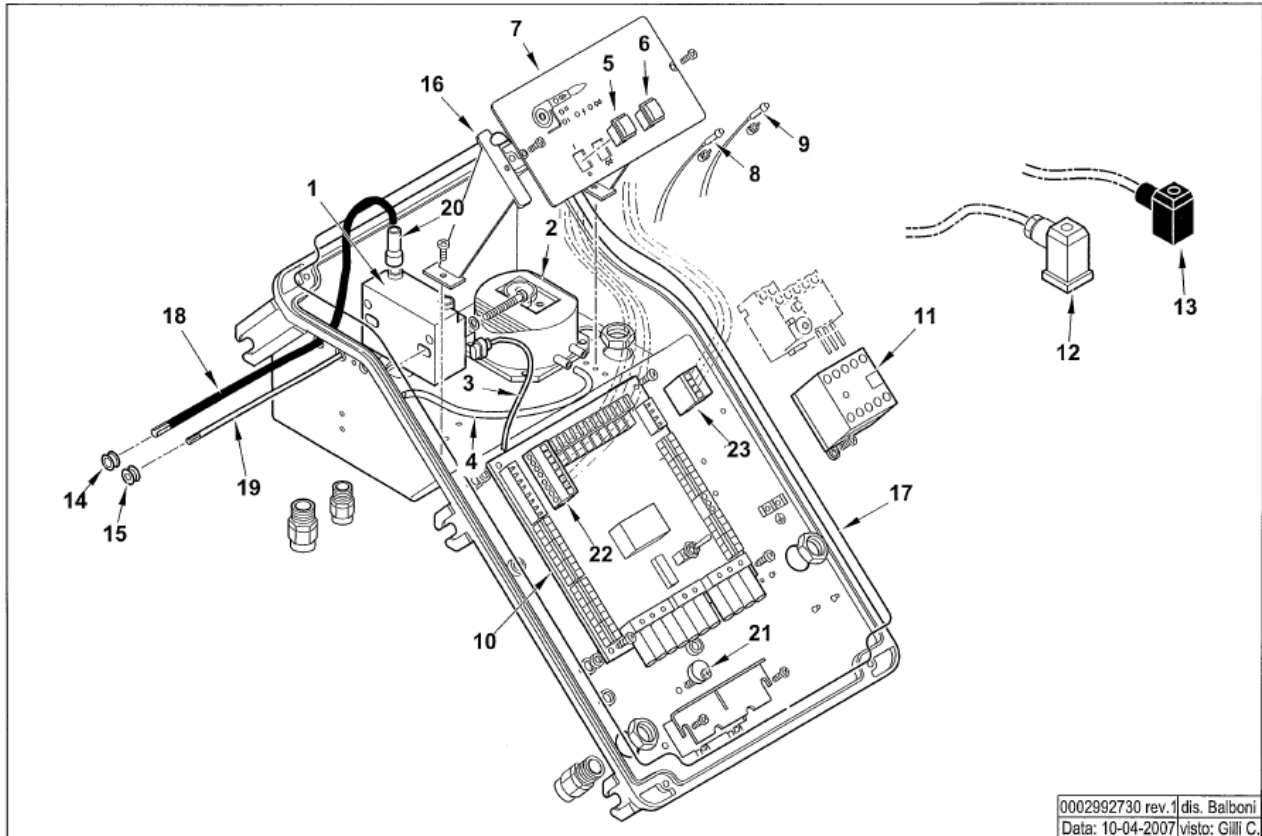

Key	Part Number	Description	Key	Part Number	Description
1	B07-0024040011	End cone	30	B07-0024030020	Securing Screw
2	B07-0024030029	Blast Tube	31	B07-0024020027	Gas Head Mixer
3	B07-0024030003	Gas intake Housing	32	B07-0024030031	Inner Gas Pipe - Straight
4	B07-0024010010	Swing Flange Bolt	33	B07-0024010020	Gas Pipe Adjustment Assembly
5	B07-0024030017	Sealing gasket	34	B07-0024030004	Inner Gas Pipe - Angled
6	B07-0005180077	O-ring	35	B07-0024010009	Gas Pipe Adjustment Bracket
7	B07-0024030005	Gas Intake Flange	36	B07-0024010008	Gas Pipe Adjustment Dial
8	B07-31483	Test Pressure Nipple	37	B07-0024010011	Air Guide
9	B07-0024040002	Fan 375 x 50mm	38	B07-23839	O Ring
10	B07-0030010574	Pressure Nipple Flange	39	B07-0020020030	Site Glass
11	B07-0024010027	Air Pressure Test Nipple	40	B07-0005040225	SQN72.2A4A20 Server Motor
12	B07-8024030011	Control panel cover	41	B07-0024030024	Air Damper Rod
13	B07-0005060037	Rajah shrouded clip	42	B07-0024010012	Air Damper Plate
14	B07-0024030013	Burner Control Cover	43	B07-54056	Air Damper Securing Ring
15	B07-0024010017	Control cover sealing ring	44	B07-54200	Air Damper Indicator
16	B07-0005030201	LME22.331A2 control box	45	B07-0024010013	Air Damper Grill
17	B07-0005110069	Overload	46	B07-8024030001	Burner Mounting Flange
18	B07-30103	Motor	47	B07-0024040016	Rope Seal
19	B07-0024010025		48	B07-0024030018	Gasket
20	B07-0024040009	Brake Plate	49	B07-17639	Mounting Studs M12x63
21	B07-0011040083	Brake Plate Nozzle Mixer	50	X01-0044	7 Pin Plug
22	B07-0024040018	Nozzle Sleeves	51	X01-0045	4 Pin Plug
23	B07-0024030036	Clamping Bracket	52	B07-0024040014	
24	B07-0010040046	Securing Bracket	53	B07-4976	UV Cell Cover Plug
25	B07-0024040021	Ionization Probe-Complete			
26	B07-0024040013	Ignition Electrode-Complete			
27	B07-0005180076	Gas Pipe O-Ring			
28	B07-19424	Rear Clamping plate			
29	B07-00051404198	Motor Cable			