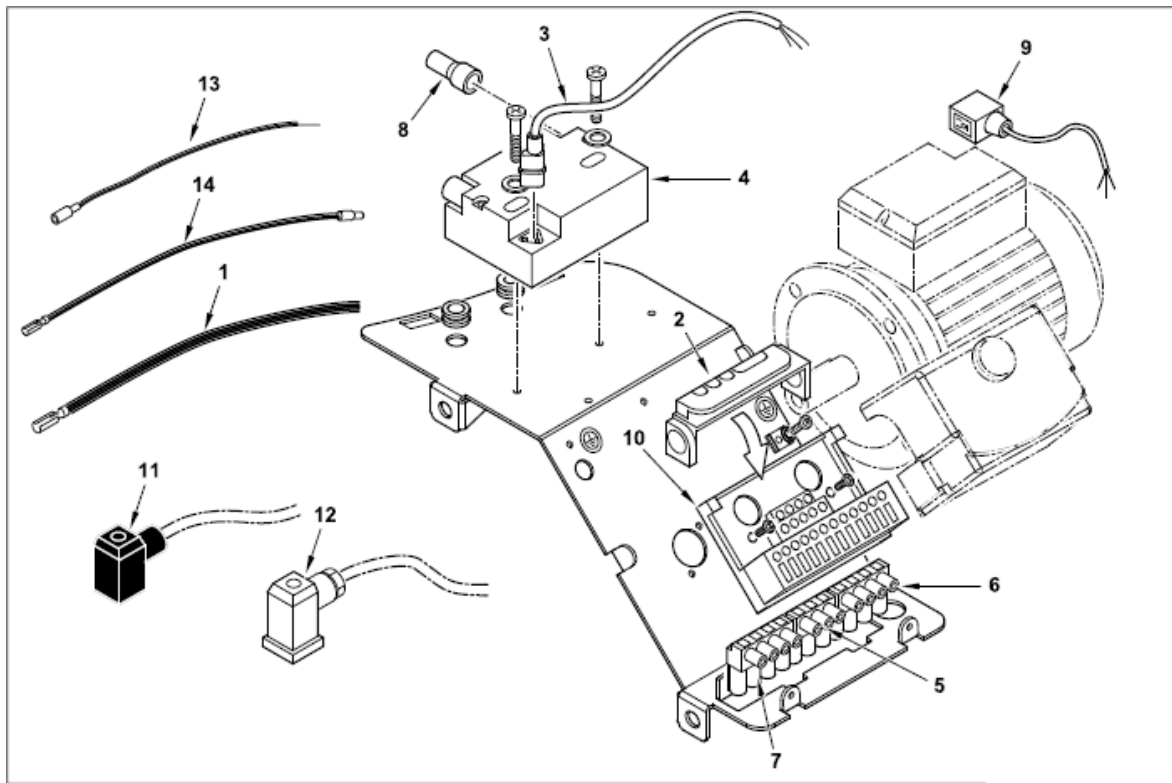

Key	Part Number	Description	Key	Part number	Description
1	B07-0005020081	HT Lead	11	D05-210319	Hirschmann 4 way plug Black
2	B07-0005030012	Cable Entry Plate	12	D05-210318	Hirschmann 4 way plug Grey
3	B07-0005130111	Transformer cable	13	B07-0005140313	Ion lead (part 1)
4	B07-0005020069	Transformer	14	B07-0005140490	Ion lead (part 2)
5	B07-0005130018	3 pin socket			
6	B07-0005130023	4 pin socket (High Fire)			
7	B07-0005130019	4 pin socket			
8	B07-0005140115	Shroud			
9	B07-0005130096	Motor Cable			
10	L01-AGK11	Wiring base			