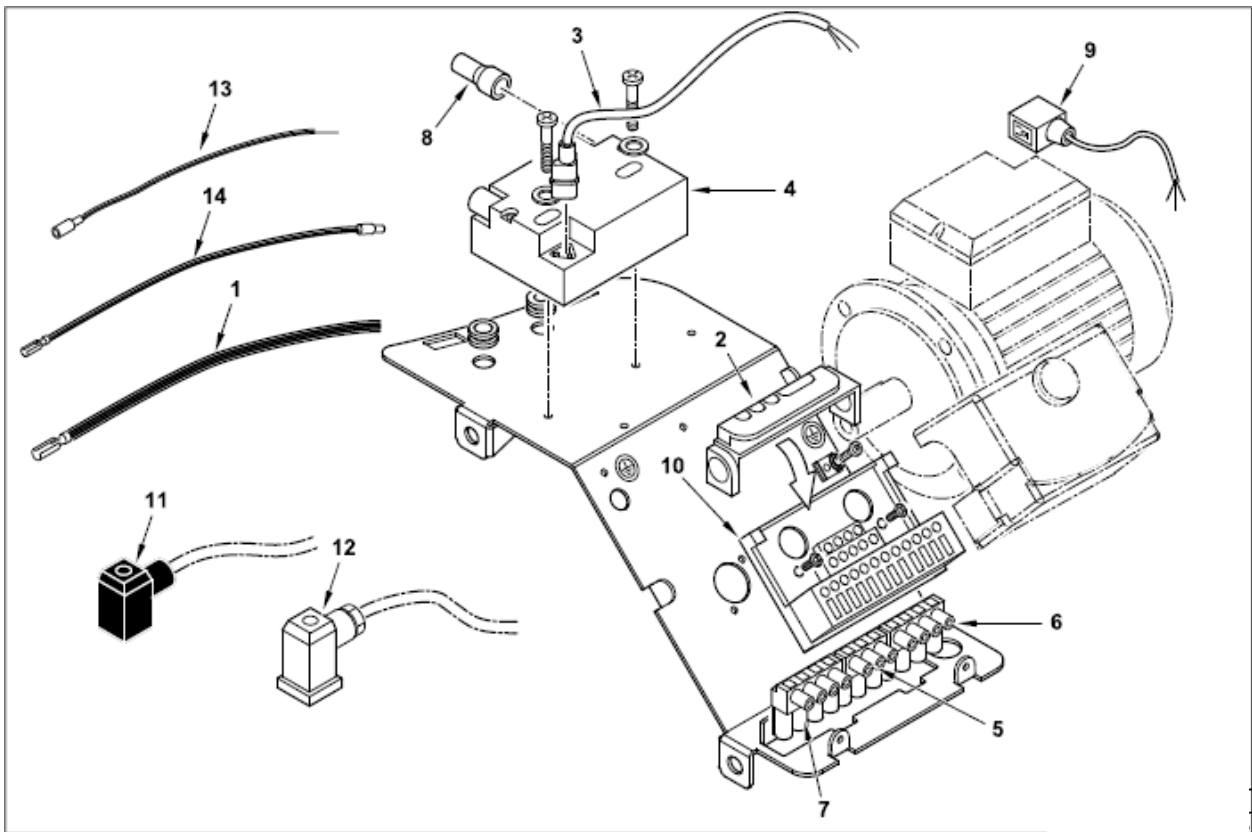

Key	Part Number	Description	Key	Part number	Description
1	B07-0005020081	HT Lead	11	D05-210319	Hirschmann 4 way plug Black
2	B07-0005030012	Cable Entry Plate	12	D05-210318	Hirschmann 4 way plug Grey
3	B07-0005130111	Transformer cable	13	B07-0005140313	Ion lead (part 1)
4	B07-0005020069	Transformer	14	B07-0005140490	Ion lead (part 2)
5	B07-0005130018	3 pin socket			
6	B07-0005130023	4 pin socket (High Fire)			
7	B07-0005130019	4 pin socket			
8	B07-0005140115	Shroud			
9	B07-0005130096	Motor Cable			
10	L01-AGK11	Wiring base			