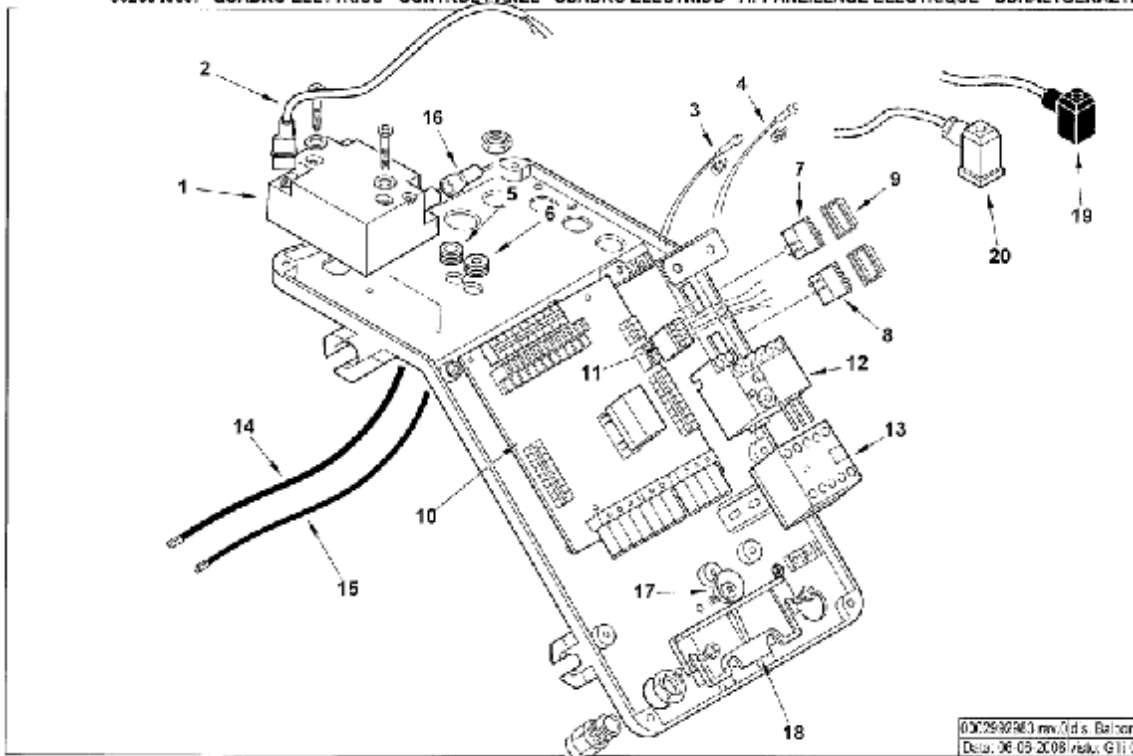

0025040007 -QUADRO ELETTRICO - CONTROL PANEL - CUADRO ELECTRICO - APPAREILLAGE ELECTRIQUE - SCHALTGERAETE

0025040007 rev. 01 d.s. Balbon
Data: 06/05/2008 rev. G.H.C.
TAV. C438

Key	Part Number	Description	Key	Part number	Description
1	B07-0005020069	Transformer	11	B07-0005130171	4 Pin Plug Switch Connector
2	B07-0005130111	Transformer Cable	12	B07-0005110067	Overload
3	B07-0005120132	Power LED	13	B07-0005110051	Contactur
4	B07-0005120133	Lockout LED	14	B07-0005020081	HT Cable
5	B07-0005140236	Cable Grommet	15	B07-0005140154	Ionization cable
6	B07-0005140469	Cable Grommet	16	B07-0005140115	HT Cable Shroud
7	B07-0005120081	On/Off Switch	17	B07-0024010019	Clamp Screw
8	B07-0005120123	Safety Reset Switch	18	B07-0024030016	Cable Clamp
9	B07-0005120137	Rubber Switch Cover	19	D05-210319	Hirschmann 4 way plug Black
10	B07-0006120015	PCB Board	20	D05-210318	Hirschmann 4 way plug Grey