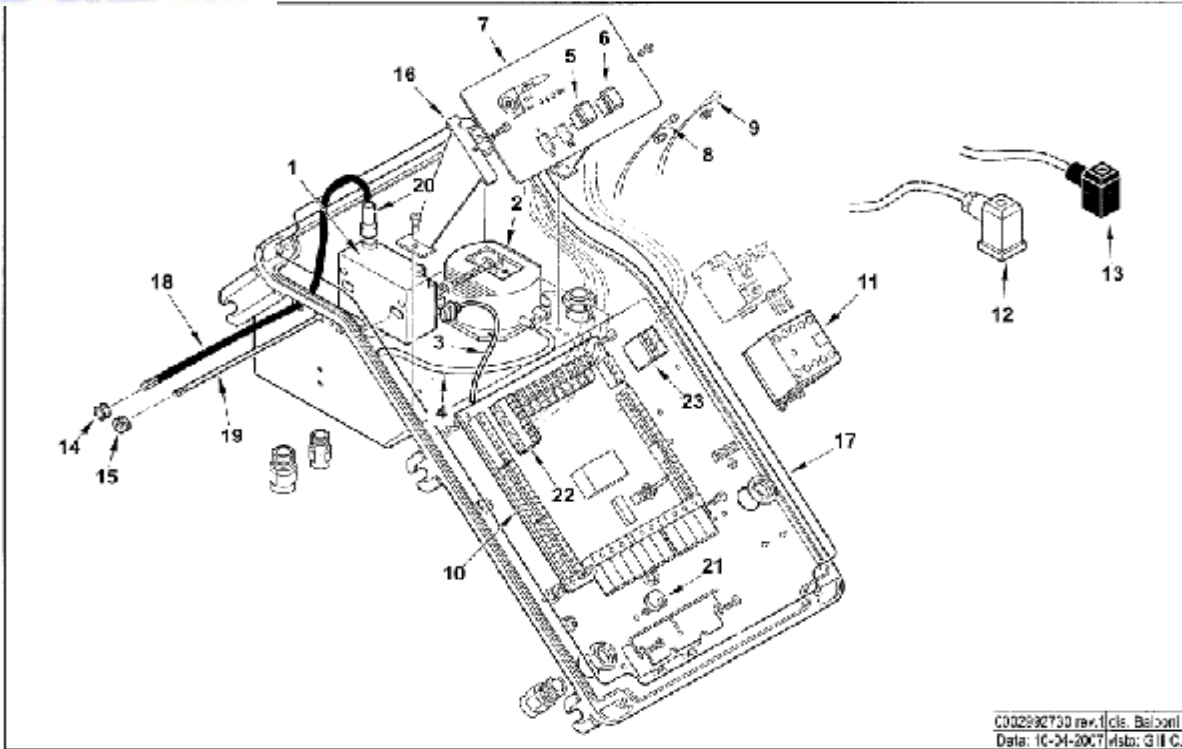

Key	Part Number	Description	Key	Part Number	Description
1	B07-0025030001	End cone	30	B07-0024030020	Securing Screw
2	B07-0025030002	Blast Tube	31	B07-0024020006	Gas Head Mixer
3	B07-0024030003	Gas intake Housing	32	B07-0024020008	Inner Gas Pipe - Straight
4	B07-0024010010	Swing Flange Bolt	33	B07-0024010020	Gas Pipe Adjustment Assembly
5	B07-0024030017	Sealing gasket	34	B07-0024030004	Inner Gas Pipe - Angled
6	B07-0005180077	O-ring	35	B07-0024010009	Gas Pipe Adjustment Bracket
7	B07-0024030005	Gas Intake Flange	36	B07-0024010008	Gas Pipe Adjustment Dial
8	B07-31483	Test Pressure Nipple	37	B07-0024010011	Air Guide
9	B07-0024020005	Fan 355 x 50mm	38	B07-23839	O Ring
10	B07-0030010574	Pressure Nipple Flange	39	B07-0020020030	Site Glass
11	B07-0024010027	Air Pressure Test Nipple	40	B07-0005040225	SQN72.2A4A20 Server Motor
12	B07-8024030011	Control panel cover	41	B07-0024030024	Air Damper Rod
13	B07-0005060037	Rajah shrouded clip	42	B07-0024010012	Air Damper Plate
14	B07-0024030013	Burner Control Cover	43	B07-54056	Air Damper Securing Ring
15	B07-0024010017	Control cover sealing ring	44	B07-54200	Air Damper Indicator
16	B07-0005030201	LME22.331A2 control box	45	B07-0024010013	Air Damper Grill
17	B07-0005110068	Overload	46	B07-8024030022	Burner Mounting Flange
18	B07-5449	Motor	47	B07-0024020004	Rope Seal
19	B07-0024010025		48	B07-0024020003	Gasket
20	B07-0024020007	Brake Plate	49	B07-17639	Mounting Studs M12x63
21	B07-0024020009	Brake Plate Nozzle Mixer	50	X01-0044	7 Pin Plug
22	B07-0024020010	Nozzle Sleeves	51	X01-0045	4 Pin Plug
23	B07-34929	Clamping Bracket	52	B07-37960	Rear Clamping Plate
24	B07-0010060090	Securing Bracket	53	B07-28078	Spacing Washer
25	B07-0024010015	Ionization Probe-Complete	54	B07-4976	Plastic Plug (For UV Cell)
26	B07-0024010014	Ignition Electrode-Complete	55	B07-0024020019	Blast Tube Sealing Gasket
27	B07-0005180076	Gas Pipe O-Ring	56	B07-0005140236	Ionization Grommet
28	B07-19424	Rear Porcelain for Elec/Ion	57	B07-0005140469	HT Lead Grommet
29	B07-0005140198	Motor cable			